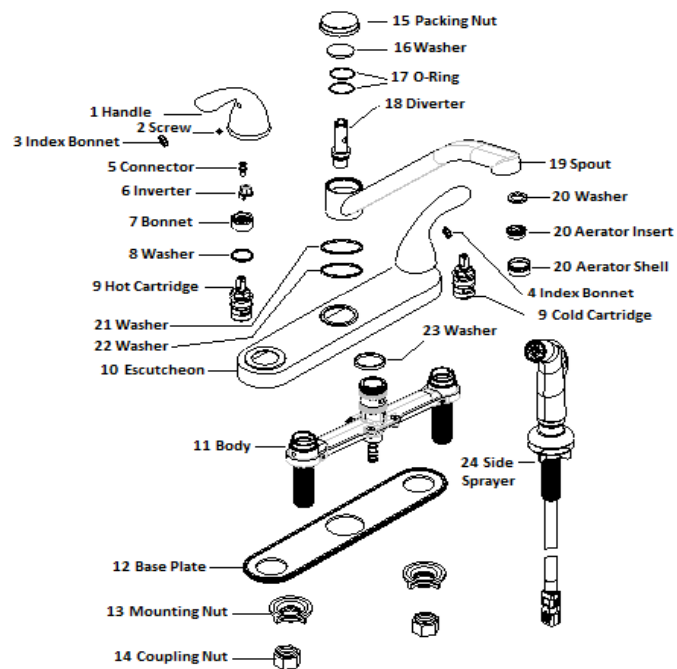

Ashland Low Arch Faucet . SPARE PARTS

525048

Chrome

525055

Satin Nickel

525063

Oil Rubbed Bronze

No.	Name	525048		525055		525063	
		Order Code	List Price	Order Code	List Price	Order Code	List Price
1	Handle						
2	Screw						
3	Index Bonnet						
4	Index Bonnet						
5	Connector						
6	Inverter						
7	Bonnet						
8	Washer						
9	Hot Cartridge	907519	\$9.42	907519	\$9.42	907519	\$9.42
	Cold Cartridge						
10	Escutcheon						
11	Body						
12	Base Plate						
13	Mounting Nut						
14	Coupling Nut						
15	Packing Nut						
16	Washer						
17	O-Ring						
18	Diverter						
19	Spout						
	Washer						
20	Aerator Insert	907550	\$1.91	907568	\$2.33	907576	\$2.90
	Aerator Shell						
21	Washer						
22	Washer						
23	Washer						
24	Side Sprayer	907592	\$19.72	907600	26.75	907618	\$44.40