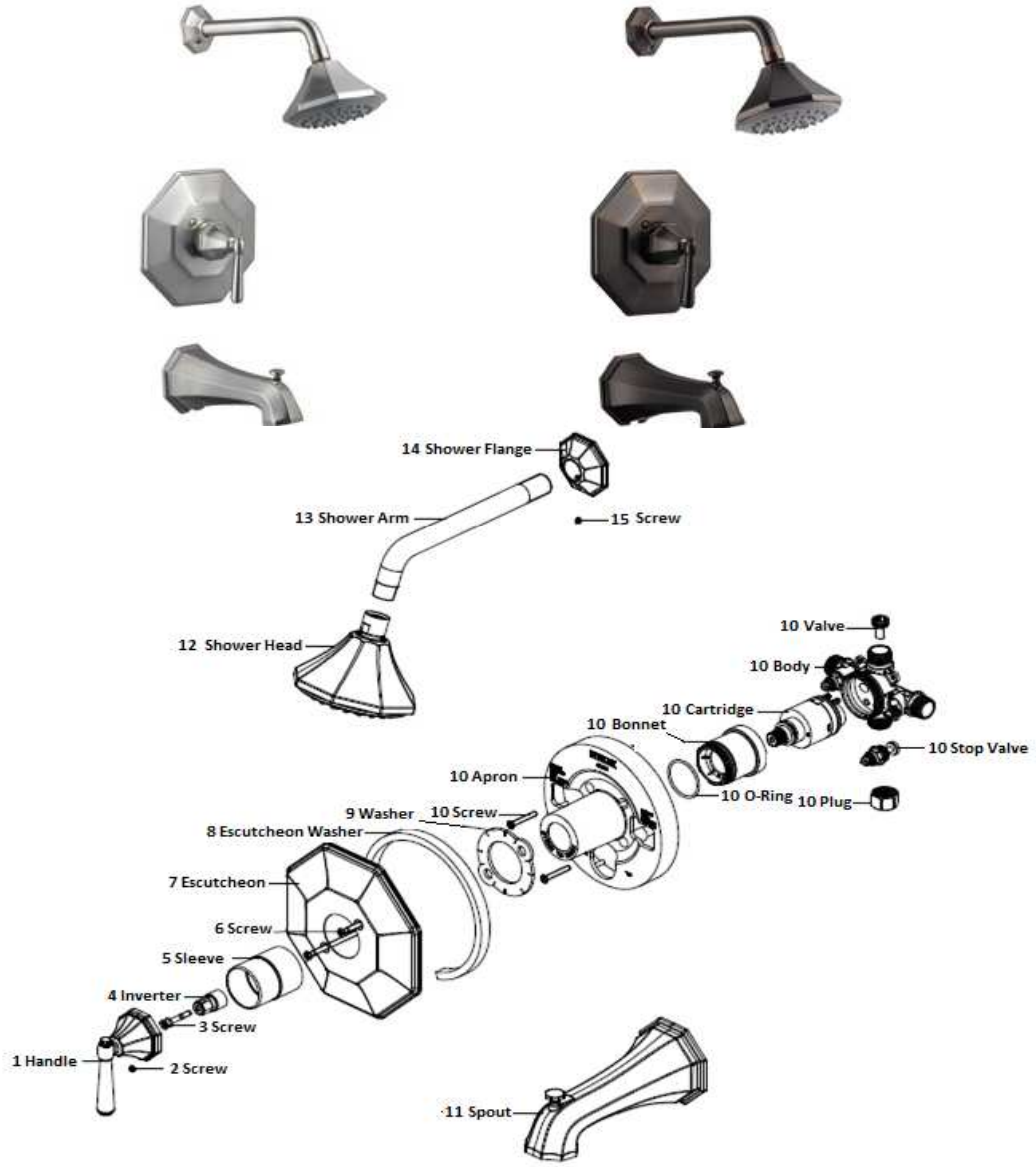

Geneva Tub & Shower . SPARE PARTS

524975 Satin Nickel 525592 Brushed Bronze

No.	Name	524975		525592	
		Order Code	List Price	Order Code	List Price
1	Handle				
2	Screw				
3	Screw				
4	Inverter				
5	Sleeve				
6	Screw				
7	Escutcheon				
8	Escutcheon Washer				
9	Washer				
10	Screw				
	Apron				
	Bonnet				
	O-Ring				
	Cartridge	907857	\$35.14	907857	\$35.14
	Stop Valve				
	Body				
Valve					
Plug	908095	\$3.47	908095	\$3.47	
11	Spout				
12	Shower Head				
13	Shower Arm				
14	Shower Flange				
15	Screw				