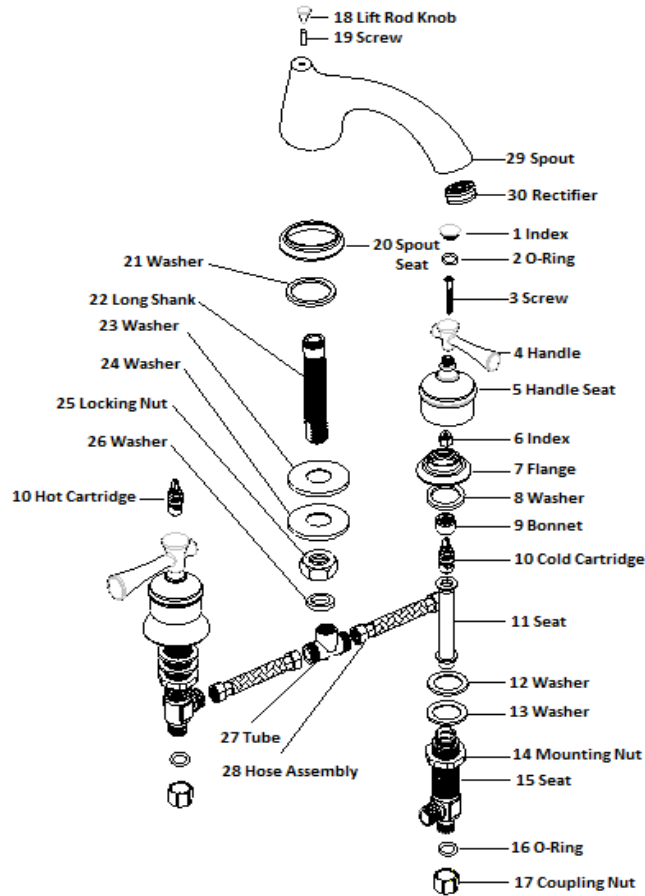

Ironwood Roman Tub Faucet . SPARE PARTS

524629
Satin Nickel

524645
Brushed Bronze

No.	Name	524629		524645	
		Order Code	List Price	Order Code	List Price
1	Index				
2	O-Ring				
3	Screw				
4	Handle				
5	Handle Seat				
6	Index				
7	Flange				
8	Washer				
9	Bonnet				
10	Cold Cartridge Hot Cartridge	907519	\$9.42	907519	\$9.42
11	Seat				
12	Washer				
13	Washer				
14	Mounting Nut				
15	Seat				
16	O-Ring				
17	Coupling Nut				
18	Lift Rod Knob				
19	Screw				
20	Spout Seat				
21	Washer				
22	Long Shank				
23	Washer				
24	Washer				
25	Locking Nut				
26	Washer				
27	Tube				
28	Hose Assembly				
29	Spout				
30	Rectifier				