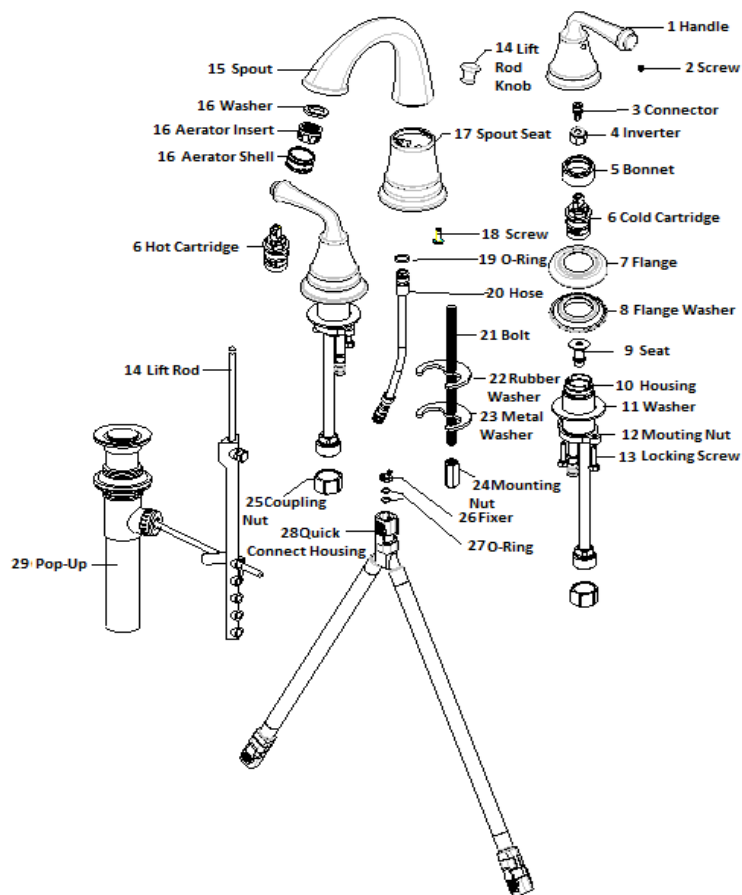

Eden Widespread Lavatory Faucet . SPARE PARTS

524553
Chrome

524579
Oil Rubbed Bronze

No.	Name	524553		524579	
		Order Code	List Price	Order Code	List Price
1	Handle				
2	Screw				
3	Connector				
4	Inverter				
5	Bonnet				
6	Hot Cartridge	907519	\$9.42	907519	\$9.42
	Cold Cartridge				
7	Flange				
8	Flange Washer				
9	Seat				
10	Housing				
11	Washer				
12	Mounting Nut				
13	Locking Screw				
14	Lift Rod Knob				
	Lift Rod				
15	Spout				
16	Washer	907774	\$2.79	907790	\$3.21
	Aerator Insert				
	Aerator Shell				
17	Spout Seat				
18	Screw				
19	O-Ring				
20	Hose				
21	Bolt				
22	Rubber Washer				
23	Metal Washer				
24	Mounting Nut				
25	Coupling Nut				
26	Fixer				
27	O-Ring				
28	Quick Connect Housing	907824	\$7.81	907824	\$7.81
29	Pop-Up	529958	\$12.89	902627	\$19.98