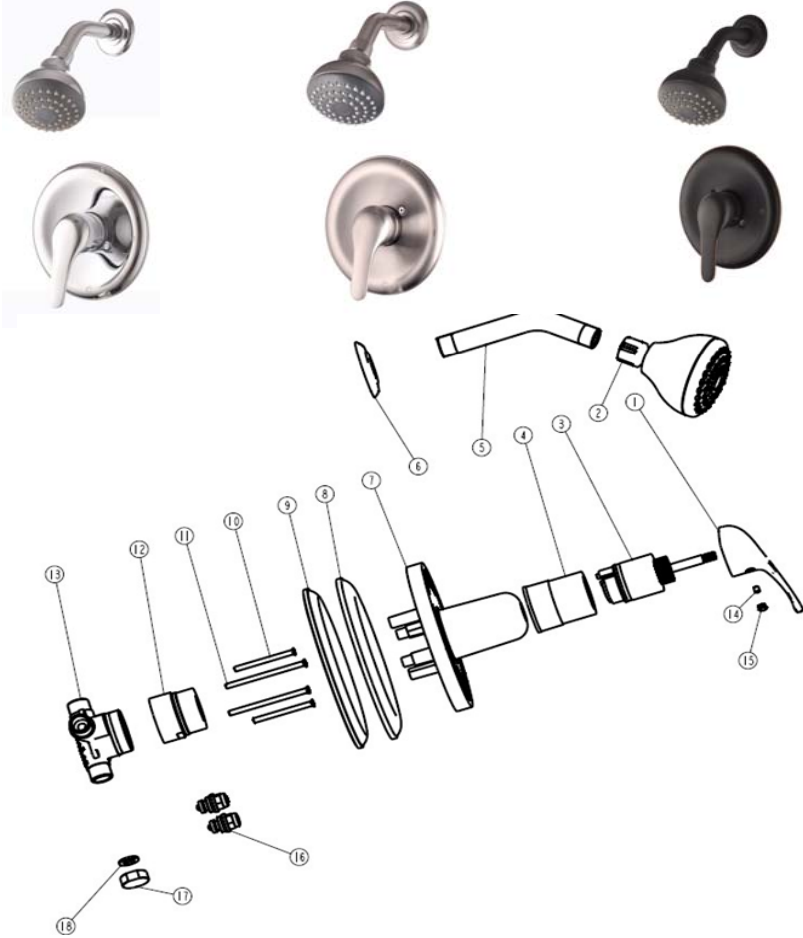

Middleton Shower Faucet . SPARE PARTS

523571	523555	523563
Polished Chrome	Satin Nickel	Oil Rubbed Bronze

No.	Name	523571		523555		523563	
		Order Code	List Price	Order Code	List Price	Order Code	List Price
1	Handle						
2	Shower Head						
4	Cover						
5	Shower Arm						
6	Flange						
8	Escutcheon						
9	Gasket						
3	Cartridge	909952	\$67.88	909952	\$67.88	909952	\$67.88
7	Plaster Guard						
10	Screw						
11	Screw						
12	Trim Sleeve						
13	Body Assembly						
14	Screw						
15	Button						
16	Stop Valve						
17	Plug						
18	Washer						