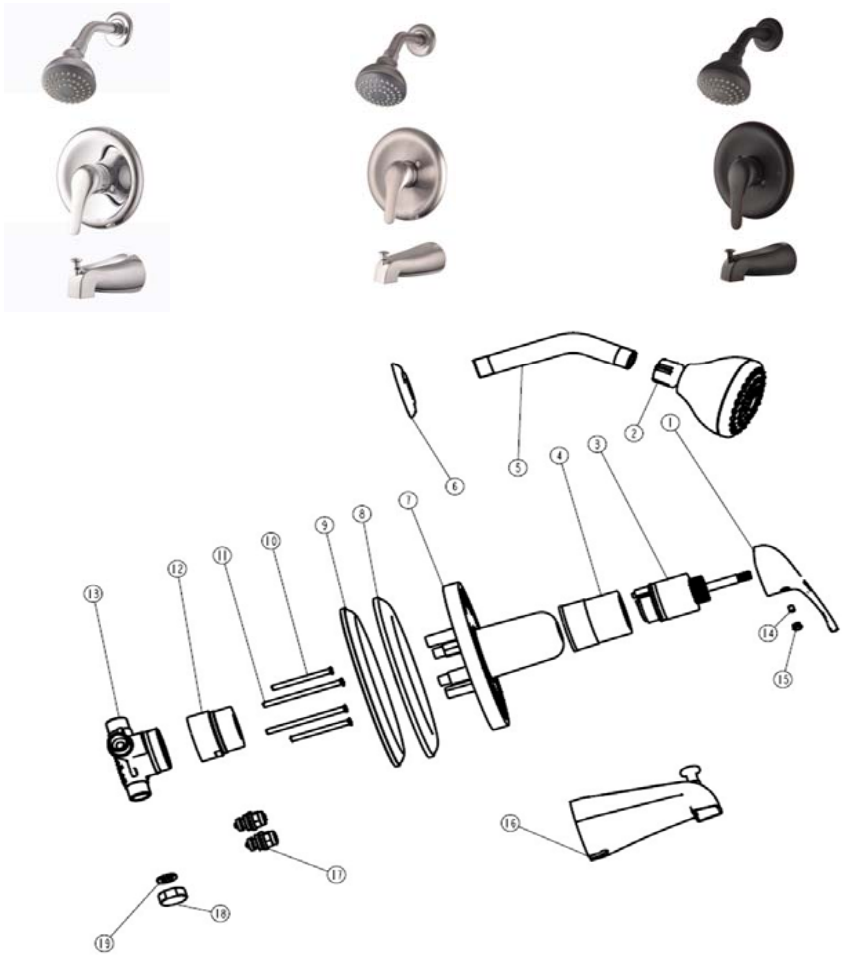

Middleton Tub and Shower Faucet . *SPARE PARTS*

523548 523530 523522
 Polished Chrome Satin Nickel Oil Rubbed Bronze

No.	Name	523548		523530		523522	
		Order Code	List Price	Order Code	List Price	Order Code	List Price
1	Handle						
2	Shower Head						
4	Cover						
5	Shower arm						
6	Flange						
8	Escutcheon						
9	Gasket						
3	Cartridge	909952	\$67.88	909952	\$67.88	909952	\$67.88
7	Plaster Guard						
10	Screw						
11	Screw						
12	Trim Sleeve						
13	Body Assembly						
14	Screw						
15	Button						
17	Stop valve						
18	Plug						
19	Washer						
16	Tub Spout						