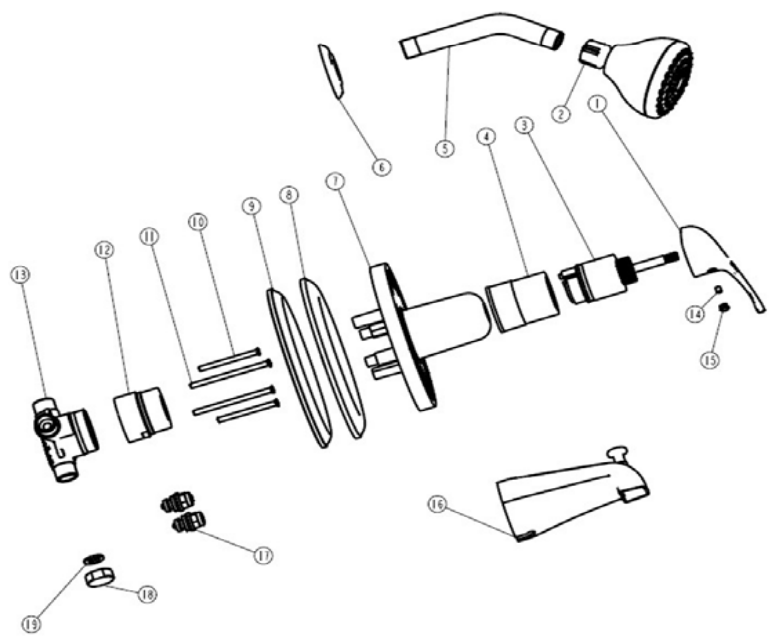

Middleton Tub and Shower Faucet . *SPARE PARTS*

523548 523530 523522
 Polished Chrome Satin Nickel Oil Rubbed Bronze

No.	Name	523548		523530		523522	
		Order Code	List Price	Order Code	List Price	Order Code	List Price
1	Handle						
2	Shower Head						
4	Cover						
5	Shower arm						
6	Flange						
8	Escutcheon						
9	Gasket						
3	Cartridge	909952	\$67.88	909952	\$67.88	909952	\$67.88
7	Plaster Guard						
10	Screw						
11	Screw						
12	Trim Sleeve						
13	Body Assembly						
14	Screw						
15	Button						
17	Stop valve						
18	Plug						
19	Washer						
16	Tub Spout						