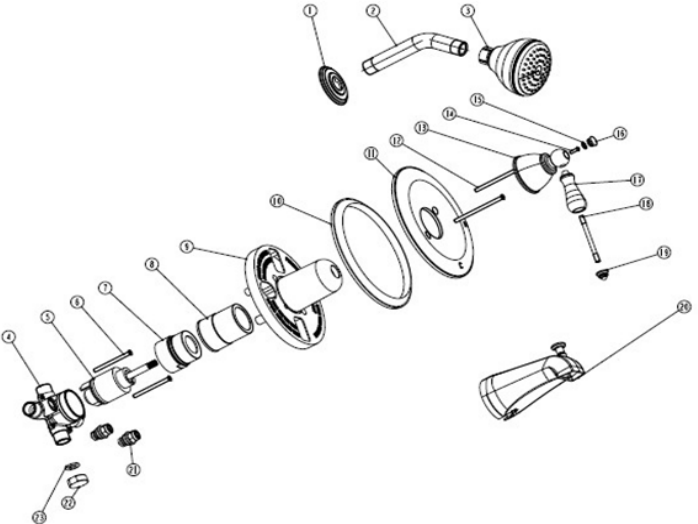

Hathaway Tub and Shower Faucet . SPARE PARTS

523514                      523506                      523498  
 Polished Chrome              Satin Nickel                      Oil Rubbed Bronze

No.	Name	523514		523506		523498	
		Order Code	List Price	Order Code	List Price	Order Code	List Price
1	Flange						
2	Shower Arm						
3	Shower Head						
8	Nut						
10	Gasket						
11	Escutcheon						
12	Screw						
13	Handle base						
14	Screw						
15	Seat						
16	Button						
17	Handle lever						
18	Connector						
19	Cap						
20	Spout assembly						
4	Faucet body	909952	\$67.88	909952	\$67.88	909952	\$67.88
5	Cartridge						
6	Screw						
7	Trim sleeve						
9	Plaster guard						
21	Ctop valve						
22	Plug						
23	Washer						