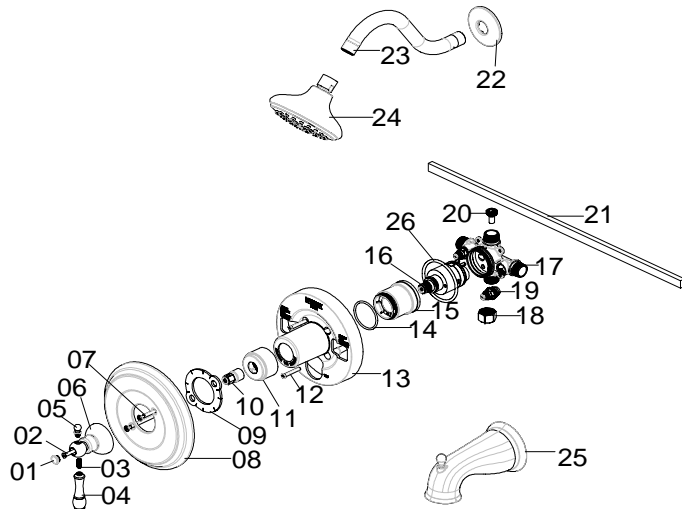

Oakmont Single Handle Tub and Shower Faucet . SPARE PARTS

523456	523464
Satin Nickel	Oil Rubbed Bronze

No.	Name	523456		523464	
		Order Code	List Price	Order Code	List Price
1	Picking Nut				
2	Crew				
3	Decorative Cap				
4	Bolt				
5	Handle				
6	Handle Seat				
7	Crew				
8	Eescutcheon				
9	Washer				
10	Inverter				
11	Sleeve				
12	Crew				
13	Putty Guard				
14	O-Ring				
15	Bonnet				
16	Cartridge	907857	\$35.14	907857	\$35.14
17	Body				
18	Plug	908095	\$3.47	908095	\$3.47
19	Stop Valve				
20	Valve				
21	Washer				
22	Shower Flange				
23	Shower Arm				
24	Shower Head				
25	Spout				
26	O-Ring				