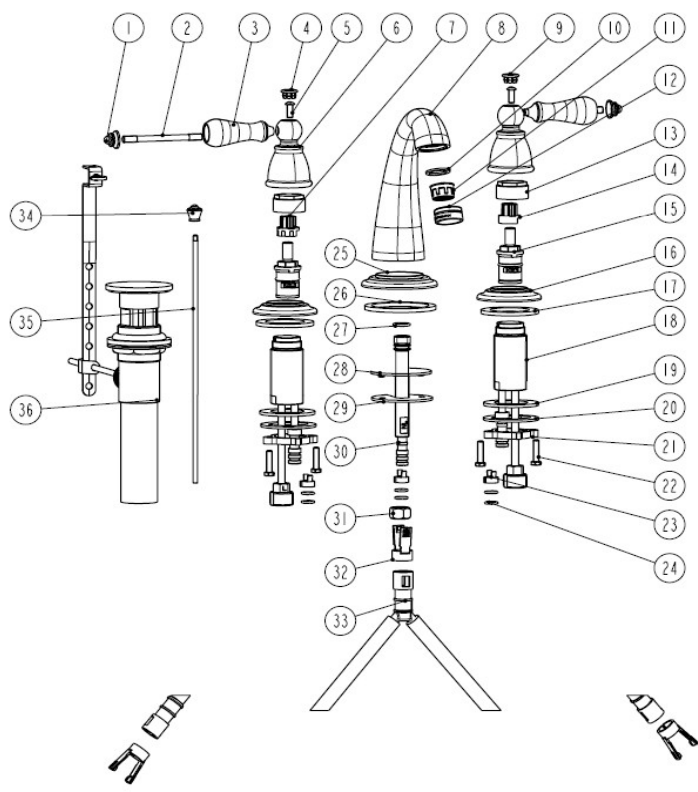

Hathaway Wide Spread Lavatory Faucet . SPARE PARTS

523399 Polished Chrome 523373 Satin Nickel 523381 Oil Rubbed Bronze

No.	Name	523399		523373		523381	
		Order Code	List Price	Order Code	List Price	Order Code	List Price
1	Cap						
2	Connector						
3	Handle						
4	Index						
5	Screw						
6	Handle seat						
7	Inverter H						
14	Inverter C	909929	\$1.33	909929	\$1.33	909929	\$1.33
9	Index						
10	Washer						
11	Aerator						
12	Aerator shell	909820	\$4.89	909838	\$5.33	909846	\$5.78
13	bonnet						
8	Spout assessor						
15	Cartridge	909911	\$11.11	909911	\$11.11	909911	\$11.11
16	Flange						
17	Washer						
18	Body assembly						
19	Washer						
20	Washer						
21	Mounting nut						
22	Screw						
23	Block						
24	O-ring						
25	Flange						
26	Washer						
27	O-ring						
28	Rubber washer						
29	Steel washer						
30	Connector						
31	Nut						
32	Block						
33	Hose	909945	\$6.67	909945	\$6.67	909945	\$6.67
34	Lift head						
35	Lift rod						
36	Popup						