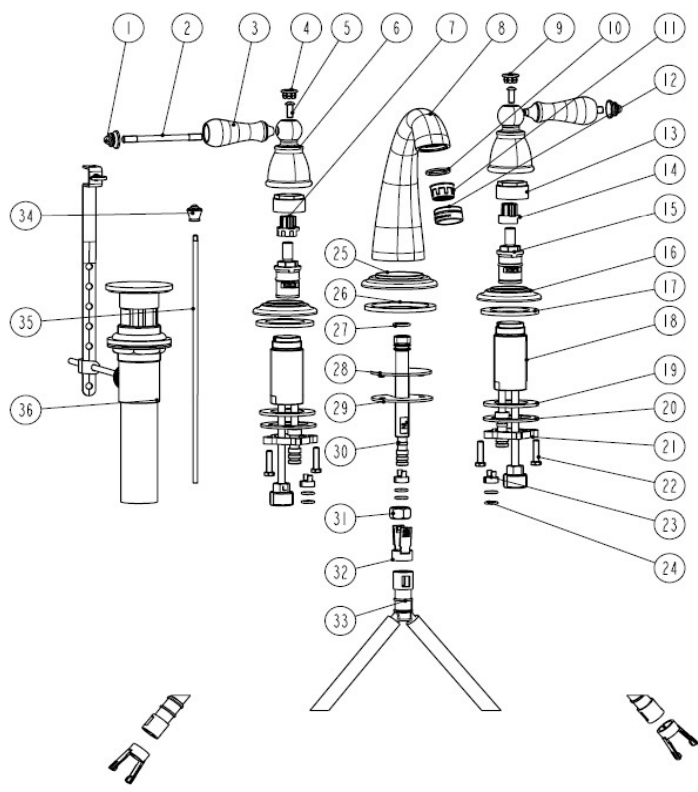

# Hathaway Wide Spread Lavatory Faucet . SPARE PARTS

523399 Polished Chrome      523373 Satin Nickel      523381 Oil Rubbed Bronze

No.	Name	523399		523373		523381	
		Order Code	List Price	Order Code	List Price	Order Code	List Price
1	Cap						
2	Connector						
3	Handle						
4	Index						
5	Screw						
6	Handle seat						
7	Inverter H						
14	Inverter C	909929	\$1.33	909929	\$1.33	909929	\$1.33
9	Index						
10	Washer						
11	Aerator						
12	Aerator shell	909820	\$4.89	909838	\$5.33	909846	\$5.78
13	bonnet						
8	Spout assorsory						
15	Cartridge	909911	\$11.11	909911	\$11.11	909911	\$11.11
16	Flange						
17	Washer						
18	Body assembly						
19	Washer						
20	Washer						
21	Mounting nut						
22	Screw						
23	Block						
24	O-ring						
25	Flange						
26	Washer						
27	O-ring						
28	Rubber washer						
29	Steel washer						
30	Connector						
31	Nut						
32	Block						
33	Hose	909945	\$6.67	909945	\$6.67	909945	\$6.67
34	Lift head						
35	Lift rod						
36	Popup						