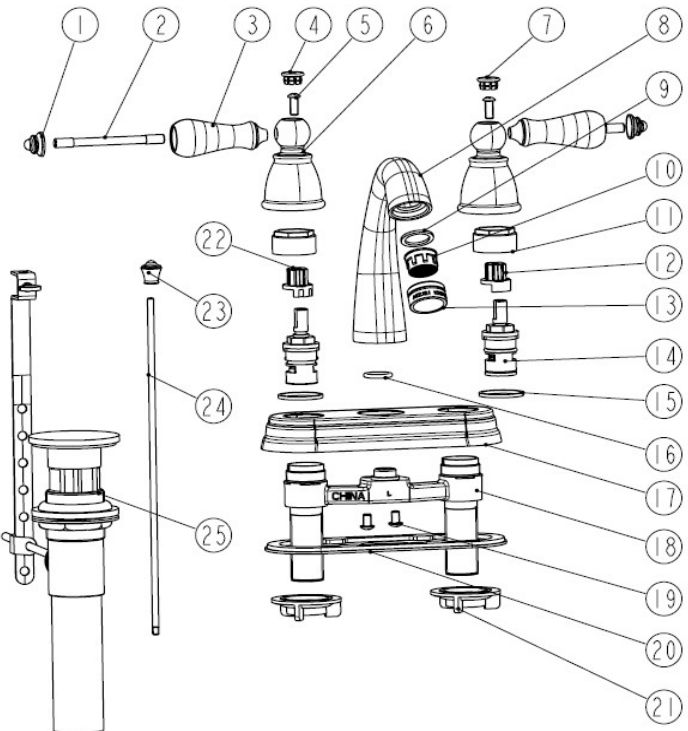

Hathaway Lavatory Faucet . SPARE PARTS

523365 Polished Chrome 523357 Satin Nickel 523340 Oil Rubbed Bronze

No.	Name	523340		523357		523365	
		Order Code	List Price	Order Code	List Price	Order Code	List Price
1	Cap						
2	Connector						
3	Handle						
4	Index						
5	Screw						
6	Handle seat						
7	Index						
8	Spout						
9	Washer						
10	Aerator	909846	\$5.78	909838	\$5.33	909820	\$4.89
13	Aerator shell						
12	Inverter C						
22	Inverter H	909929	\$1.33	909929	\$1.33	909929	\$1.33
11	Bonnet						
14	Cartridge	909911	\$11.11	909911	\$11.11	909911	\$11.11
15	Washer						
16	O-ring						
17	Escutcheon						
18	Body						
19	Screw						
20	Base plate						
21	Mounting nut						
23	Lift head						
24	Lift rod						
25	Pop-up						