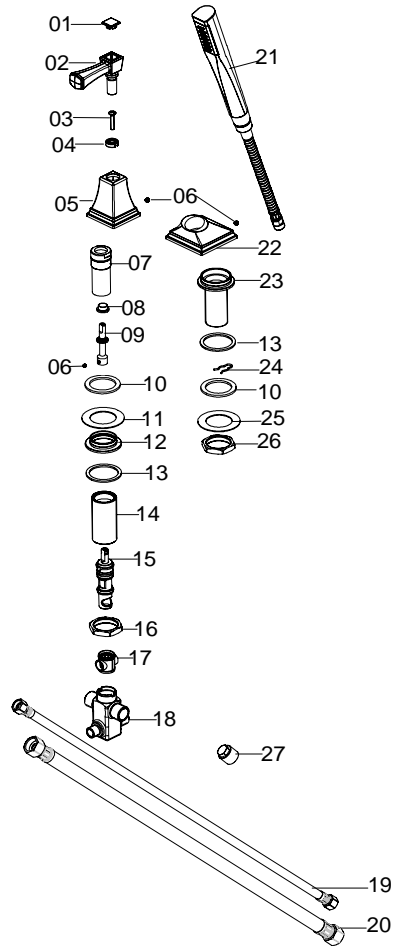

Torino Single Handle Roman tub Sprayer kit . SPARE PARTS

523134	523142
Satin Nickel	Brushed Bronze

No.	Name	523134		523142	
		Order Code	List Price	Order Code	List Price
1	Index				
2	Handle				
3	Screw				
4	Washer				
5	Handle Seat				
6	Screw				
7	Bonnet				
8	Washer				
9	Connect				
10	Washer				
11	Washer				
12	Flange				
13	Washer				
14	Brass hose				
15	Diverter	909978	3.93	909978	3.93
16	Mounting Nut				
17	Washer Seat				
18	Body				
19	Hose				
20	Hose				
21	Shower Assmly				
22	Shower seat				
23	Long Shank				
24	Clip				
25	Washer				
26	Mounting Nut				
27	Plug				