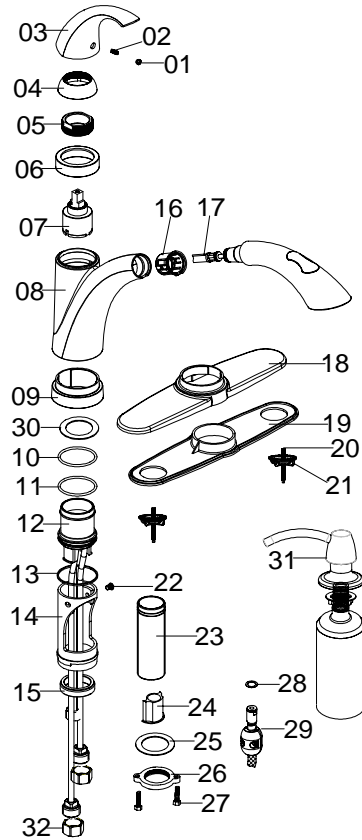

522847	522854
Satin Nickel	Brushed Bronze

No.	Name	522847		522854	
		Order Code	List Price	Order Code	List Price
1	Index				
2	Set Screw				
3	Handle				
4	Cap				
5	Bonnet				
6	Decorative Cap				
7	Cartridge	907410	7.71	907410	7.71
8	Tube				
9	Flange				
10	O-ring				
11	O-ring				
12	Body				
13	Washer				
14	Jacket				
15	Nut				
16	Inverter				
17	Sprayer				
18	Escutcheon				
19	Base Plate				
20	Bolt				
21	Mounting Nut				
22	Screw				
23	Tube				
24	Tunnel				
25	Washer				
26	Retaining nut				
27	Nut				
28	Washer				
29	Weights				
30	Washer				
31	Soap dispenser				
32	Coupling Nut				