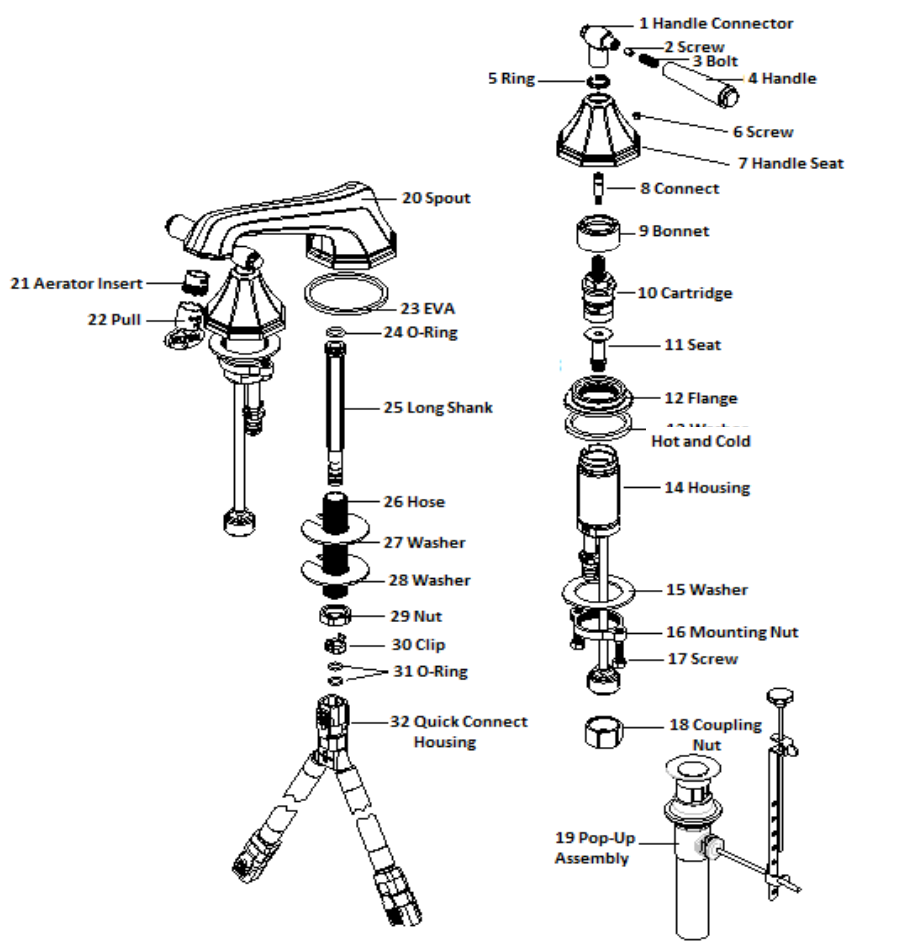

# Barcelona Watersense Faucet . SPARE PARTS

522730 Satin Nickel      522748 Brushed Bronze

No.	Name	522730		522748	
		Order Code	List Price	Order Code	List Price
1	Handle Connector				
2	Screw				
3	Bolt				
4	Handle				
5	Ring				
6	Screw				
7	Handle Seat				
8	Connect				
9	Bonnet				
10	Cold Cartridge	908137	\$10.14	908137	\$10.14
	Hot Cartridge				
11	Seat				
12	Flange				
13	Washer				
14	Housing				
15	Washer				
16	Mounting Nut				
17	Screw				
18	Coupling Nut				
19	Pop-Up Assembly	528000	\$12.89	902619	\$20.80
20	Spout				
21	Aerator Insert	907758	\$5.38	907758	\$5.38
22	Pull	907766	\$0.98	907766	\$0.98
23	EVA				
24	O-Ring				
25	Long Shank				
26	Hose				
27	Washer				
28	Washer				
29	Nut				
30	Clip				
31	O-Ring				
32	Quick Connect Housing	907824	\$7.81	907824	\$7.81