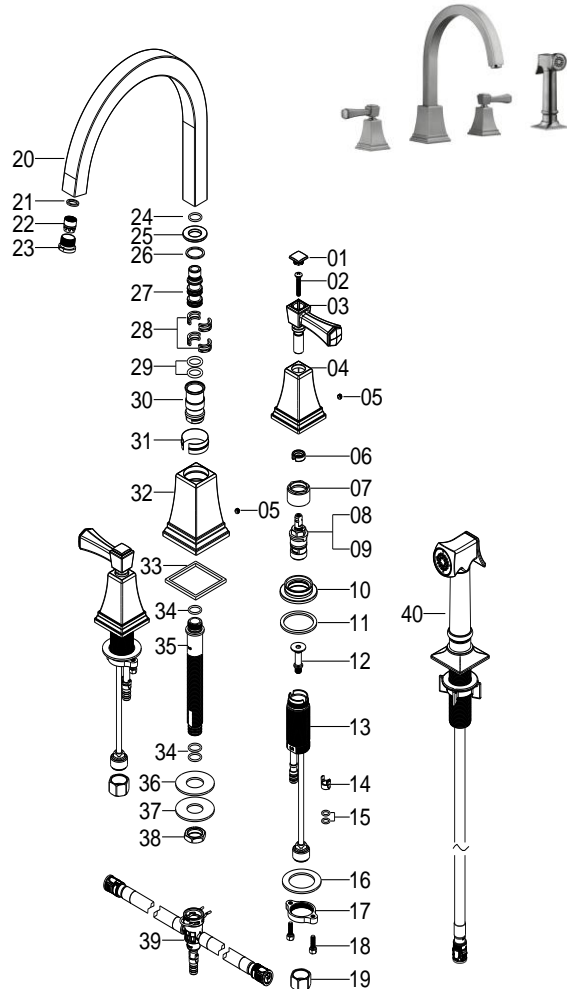

Torino Two Handle Kitchen Faucet with Side Sprayer

522110 (SN)

522110 (SN)

NO.	RP NO.	PAT NO.	DESCRIPTION	MATERIAL	QTY	Order Code	List Price
#01	RP1004904	3.24.65430.130011-04	INDEX	PLASTIC	2		
#02	RP50056	3.10.408.050010-00	SCREW	SUS	2		
#03	RP1312904	3.15.65430.140010-04	HANDLE	ZINC	2		
#04	RP1707604	3.15.65853.090010-04	HANDLE SEAT	ZINC	2		
#05	RP50002	3.10.407A.020010-200	SET SCREW	SUS	2		
#06	RP64113	3.26.65430.170010-00	CLIP	PLASTIC	2		
#07	RP70001	3.15.407.110010-01	BONNET NUT	ZINC	2		
#08	RP20013	3.20.408.12AH10-00	CARTRIDGE H	HYBRID	1		
#09	RP20014	3.20.408.12AC10-00	CARTRIDGE C	HYBRID	1		
#10		3.01.65853.020010-00	FLANGE	BRASS	2		
#11		3.20.825.440010-00	WASHER	PLASTIC	2		
#12		3.02.7098N.09A010-11	CARTRIDGE SEAT	BRASS	2		
#13		3.02.7098N.41A010-102	BODY	BRASS	2		
#14	RP70421	3.26.67448.220011-00B	BLOCK	PLASTIC	3		
#15	RP60002	3.30.55025.002910-00	O-RING	RUBBER	6		
#16	RP64147	3.11.66121.020010-360	WASHER	METAL	2		
#17	RP56003	3.11.7098.550010-3601	NUT	METAL	1		
#18	RP50004	3.11.825.37T010-3601	SCREW	METAL	2		
#19	RP56002	3.01.408.26B010-00	COUPLING NUT	BRASS	2		
#20		3.01.65887.020310-04	SPOUT	BRASS	1		
#21		3.30.F046M.110010-00	WASHER	RUBBER	1		
#22	RP3023904	3.26.65430N.171810-00	AERATOR	PLASTIC	1		
#23		3.01.65430.071810-04	AERATOR SHELL	BRASS	1		
#24		3.30.812.180510-00	O-RING	RUBBER	1		
#25		3.01.65887.020210-04	WASHER	BRASS	1		
#26		3.26.6140.040010-00	WASHER	PLASTIC	1		
#27		3.02.65887N.020110-10	CONNECTOR	BRASS	1		
#28	RP64050	3.26.6140.090010-00	WASHER	POM	4		
#29	RP60001	3.30.408.180010-00	O-RING	RUBBER	2		
#30		3.02.65887N.040010-10	CONNECTOR	BRASS	1		
#31	RP64073	3.26.816.090010-00	WASHER	PLASTIC	1		
#32		3.15.65887.030010-04	SPOUT SEAT	ZINC	1		
#33		3.20.65853.070010-00	WASHER	PLASTIC	1		
#34	RP60085	3.30.816N.140010-00	O-RING	RUBBER	3		
#35		3.02.65887N.050010-11	SHANK	BRASS	1		
#36	RP64032	3.30.883.040010-00	WASHER	RUBBER	1		
#37	RP64052	3.11.7016.270010-3601	WASHER	METAL	1		
#38	RP56020	3.11.7016.250010-3601	NUT	METAL	1		
#39	D0016	3.20.824Z.06A010-00	QUICK CONNECT HOSE	PLASTIC	1		
#40	D0017	4.01.516N.0304-A	SIDE SPRAYER	BRASS	1		