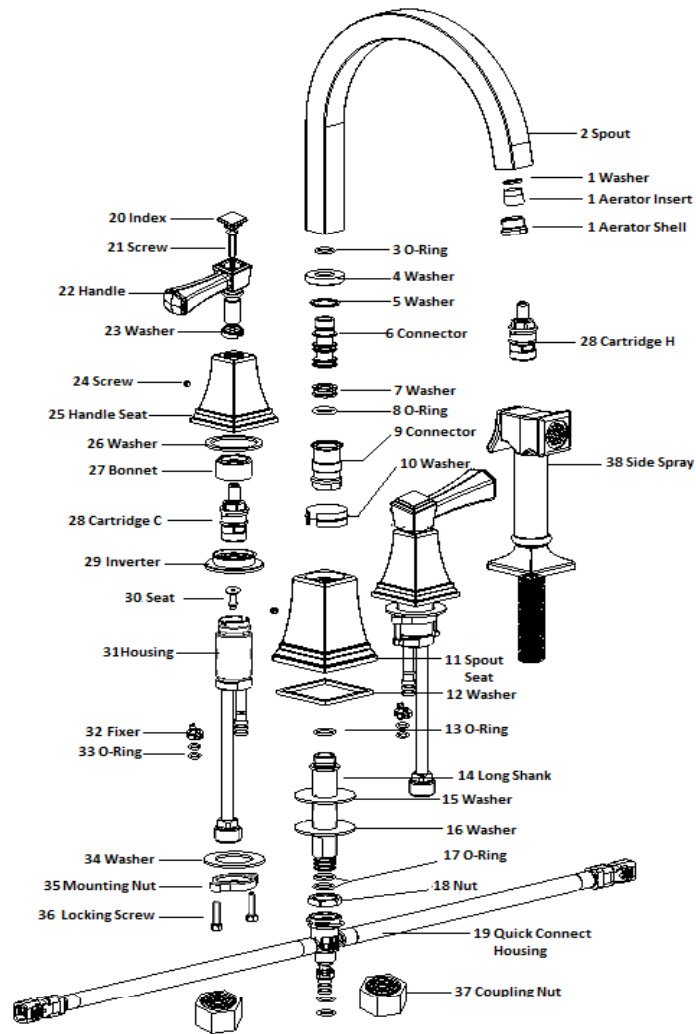

522110  
Satin Nickel

522128  
Brushed Bronze

No.	Name	522110		522128	
		Order Code	List Price	Order Code	List Price
1	Washer	907915	\$5.12	907923	\$5.49
	Aerator Insert				
	Aerator Shell				
2	Spout				
3	O-Ring				
4	Washer				
5	Washer				
6	Connector				
7	Washer				
8	O-Ring				
9	Connector				
10	Washer				
11	Spout Seat				
12	Washer				
13	O-Ring				
14	Long Shank				
15	Washer				
16	Washer				
17	O-Ring				
18	Nut				
19	Quick Connect Housing	907907	\$10.35	907907	\$10.35
20	Index				
21	Screw				
22	Handle				
23	Washer				
24	Screw				
25	Handle Seat				
26	Washer				
27	Bonnet				
28	Cartridge C				
28	Cartridge H	907519	\$9.42	907519	\$9.42
28	Cartridge C				
29	Inverter				
30	Seat				
31	Housing				
32	Fixer				
33	O-Ring				
34	Washer				
35	Mounting Nut				
36	Locking Screw				
37	Coupling Nut				
38	Side Spray				