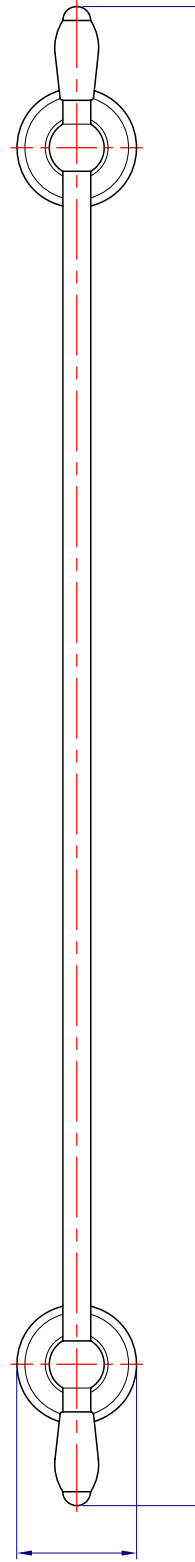

WESTMOOR 24" TOWEL BAR

INSTALLATION INSTRUCTIONS

560516
polished chrome

8.96cm

6cm

75.12cm