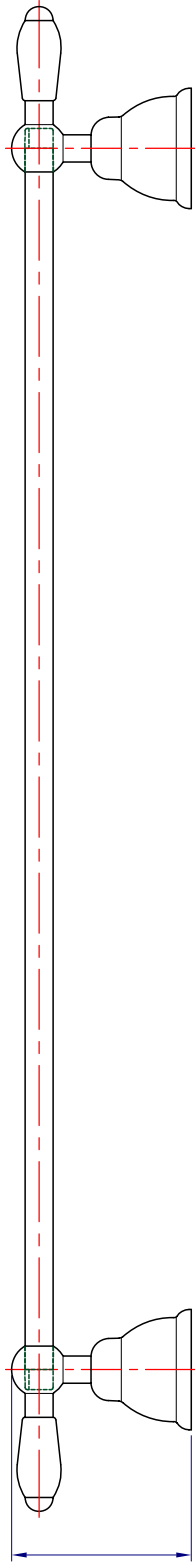

WESTMOOR 24" TOWEL BAR

INSTALLATION INSTRUCTIONS

560516
polished chrome

8.96cm

6cm

75.12cm