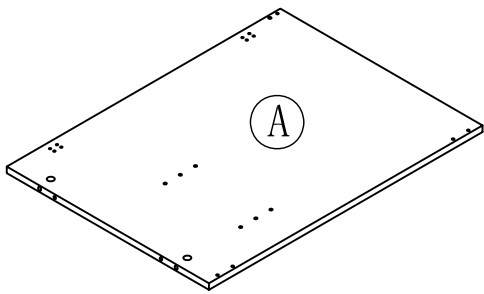

www.todaysdesignhouse.com

547257-547000-547117-547133

ASSEMBLY INSTRUCTIONS

DHI Corp. • 5205 W. Donges Bay Rd. • Mequon, WI 53092 • 800.558.8700

PARTS LIST:

LEFT SIDE PANEL 1PC

RIGHT SIDE PANEL 1PC

BACK CROSS BRACE 2PCS

BOTTOM FRAME 1PC

FOOT 4PCS

FRONT CROSS BRACE 1PC

ADJUSTABLE SHELF 1PC

LEFT SIDE DOOR 1PC

RIGHT SIDE DOOR 1PC

HARDWARE LIST:

a. WOOD DOWEL 6PCS