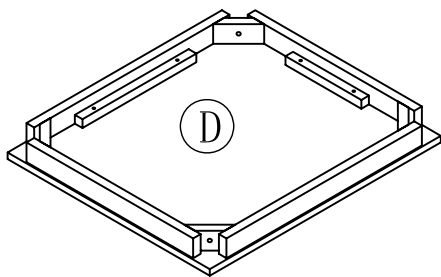

www.todaysdesignhouse.com

547257-547000-547117-547133

ASSEMBLY INSTRUCTIONS

DHI Corp. • 5205 W. Donges Bay Rd. • Mequon, WI 53092 • 800.558.8700

PARTS LIST:

LEFT SIDE PANEL 1PC

RIGHT SIDE PANEL 1PC

BACK CROSS BRACE 2PCS

BOTTOM FRAME 1PC

FOOT 4PCS

FRONT CROSS BRACE 1PC

ADJUSTABLE SHELF 1PC

LEFT SIDE DOOR 1PC

RIGHT SIDE DOOR 1PC

HARDWARE LIST:

a. WOOD DOWEL 6PCS