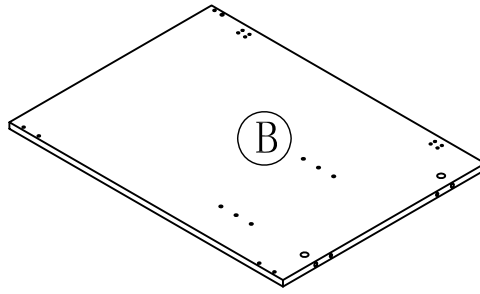

www.todaysdesignhouse.com

547257-547000-547117-547133

ASSEMBLY INSTRUCTIONS

DHI Corp. • 5205 W. Donges Bay Rd. • Mequon, WI 53092 • 800.558.8700

PARTS LIST:

LEFT SIDE PANEL 1PC

RIGHT SIDE PANEL 1PC

BACK CROSS BRACE 2PCS

BOTTOM FRAME 1PC

FOOT 4PCS

FRONT CROSS BRACE 1PC

ADJUSTABLE SHELF 1PC

LEFT SIDE DOOR 1PC

RIGHT SIDE DOOR 1PC

HARDWARE LIST:

a. WOOD DOWEL 6PCS