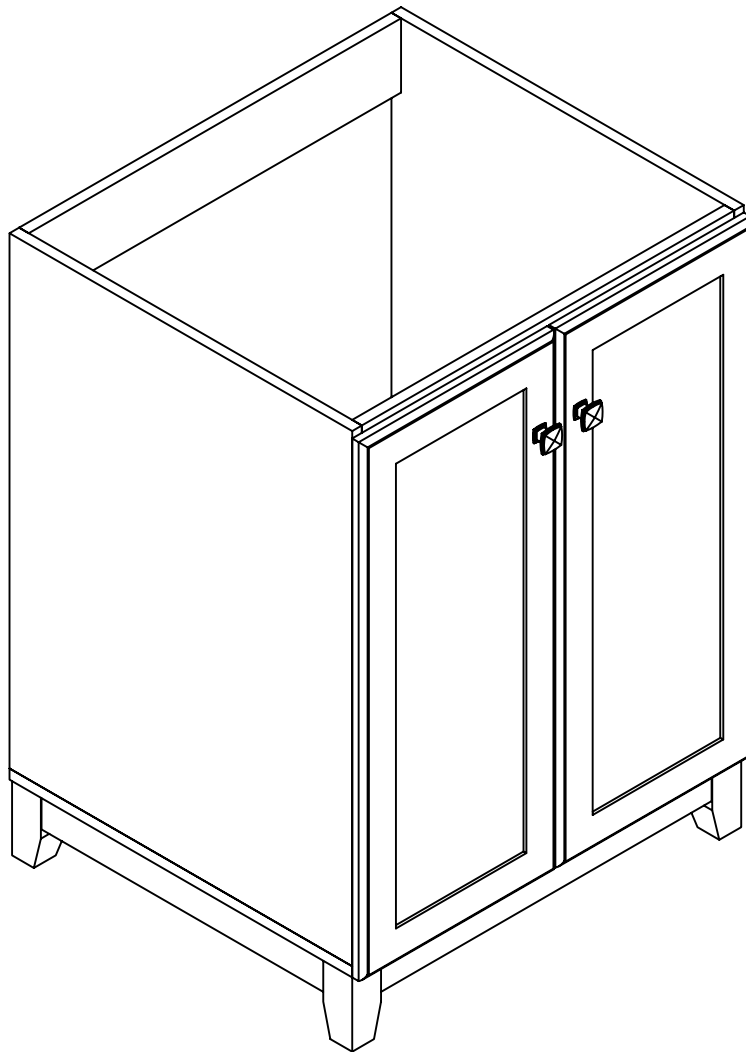

www.todaysdesignhouse.com

547257-547000-547117-547133

ASSEMBLY INSTRUCTIONS

DHI Corp. • 5205 W. Donges Bay Rd. • Mequon, WI 53092 • 800.558.8700

PARTS LIST:

LEFT SIDE PANEL 1PC

RIGHT SIDE PANEL 1PC

BACK CROSS BRACE 2PCS

BOTTOM FRAME 1PC

FOOT 4PCS

FRONT CROSS BRACE 1PC

ADJUSTABLE SHELF 1PC

LEFT SIDE DOOR 1PC

RIGHT SIDE DOOR 1PC

HARDWARE LIST:

a. WOOD DOWEL 6PCS