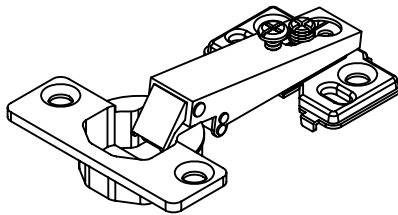

BOTTOM FRAME 1PC

FOOT 4PCS

FRONT CROSS BRACE 1PC

ADJUSTABLE SHELF 1PC

LEFT SIDE DOOR 1PC

RIGHT SIDE DOOR 1PC

HARDWARE LIST:

a. WOOD DOWEL 6PCS

b. CAM LOCK SCREW
14PCS

c. CAM LOCK 14PCS

d. PLASTIC COVER
14PCS

e. PHILIP HEAD SCREW
4PCS

f. SPRING WASHER 4PCS

g. WASHER 4PCS

h. HINGE 4PCS

i. 5/8" L FLAT HEAD
SCREW 24PCS