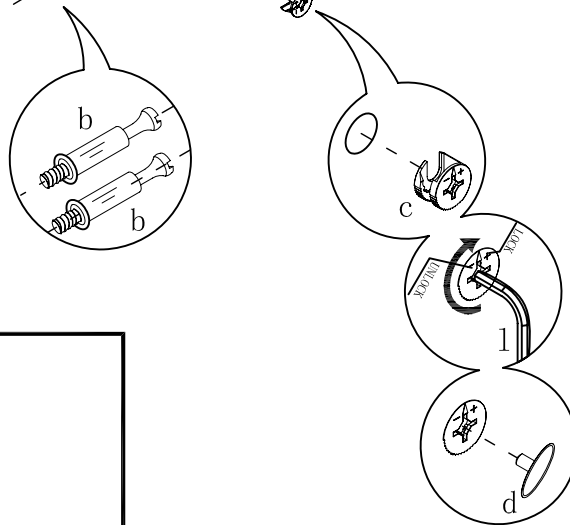

BOTTOM FRAME 1PC

FOOT 4PCS

FRONT CROSS BRACE 1PC

ADJUSTABLE SHELF 1PC

LEFT SIDE DOOR 1PC

RIGHT SIDE DOOR 1PC

HARDWARE LIST:

a. WOOD DOWEL 6PCS

b. CAM LOCK SCREW
14PCS

c. CAM LOCK 14PCS

d. PLASTIC COVER
14PCS

e. PHILIP HEAD SCREW
4PCS

f. SPRING WASHER 4PCS

g. WASHER 4PCS

h. HINGE 4PCS

i. 5/8" L FLAT HEAD
SCREW 24PCS

j. KNOB 2PCS

k. KNOB BOLT 2PCS

l. WRENCH 1PC

m. GLUE 1PC

n. SHELF PIN-4PCS

STEP 1

STEP 2

STEP 3

STEP 4

STEP 5

STEP 6

STEP 7