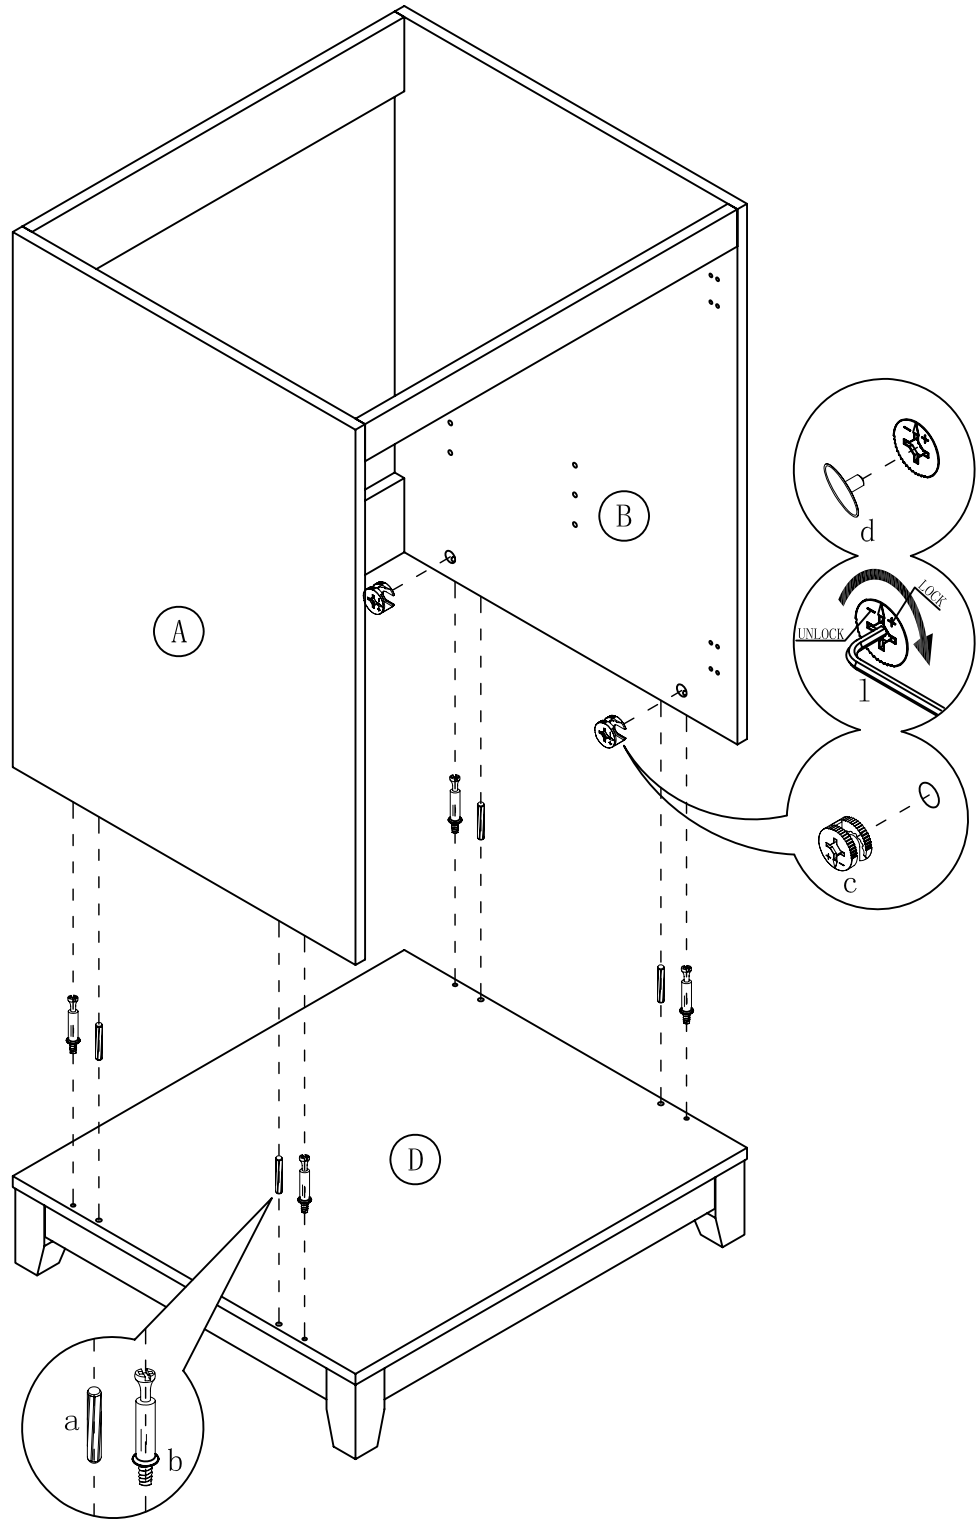

BOTTOM FRAME 1PC

FOOT 4PCS

FRONT CROSS BRACE 1PC

ADJUSTABLE SHELF 1PC

LEFT SIDE DOOR 1PC

RIGHT SIDE DOOR 1PC

HARDWARE LIST:

a. WOOD DOWEL 6PCS

b. CAM LOCK SCREW
14PCS

c. CAM LOCK 14PCS

d. PLASTIC COVER
14PCS

e. PHILIP HEAD SCREW
4PCS

f. SPRING WASHER 4PCS

g. WASHER 4PCS

h. HINGE 4PCS

i. 5/8" L FLAT HEAD
SCREW 24PCS

j. KNOB 2PCS

k. KNOB BOLT 2PCS

l. WRENCH 1PC

m. GLUE 1PC

n. SHELF PIN-4PCS

STEP 1

STEP 2

STEP 3