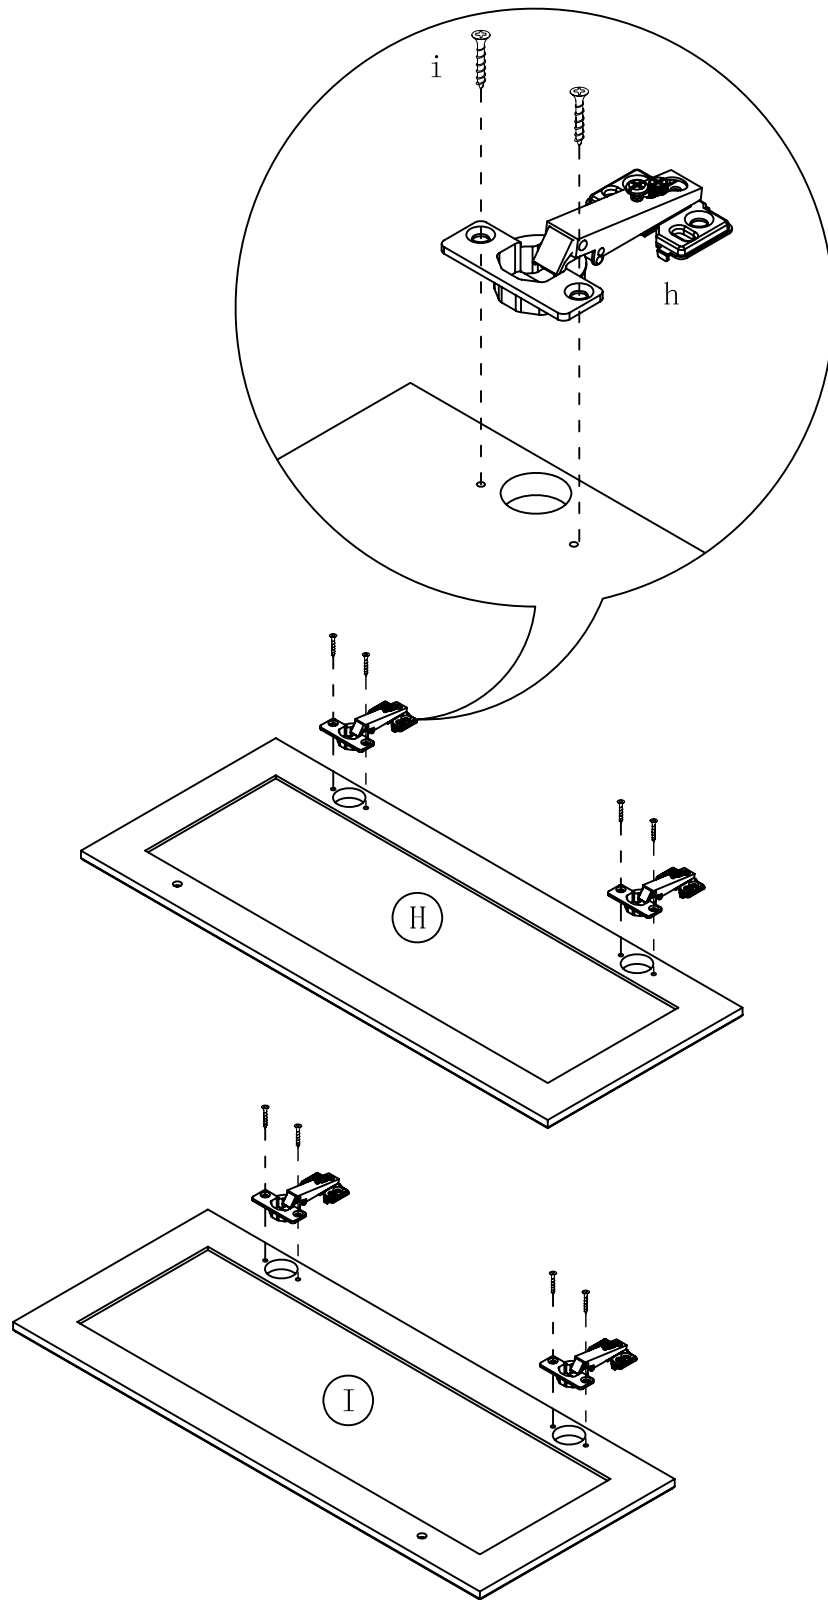

BOTTOM FRAME 1PC

FOOT 4PCS

FRONT CROSS BRACE 1PC

ADJUSTABLE SHELF 1PC

LEFT SIDE DOOR 1PC

RIGHT SIDE DOOR 1PC

HARDWARE LIST:

a. WOOD DOWEL 6PCS

b. CAM LOCK SCREW
14PCS

c. CAM LOCK 14PCS

d. PLASTIC COVER
14PCS

e. PHILIP HEAD SCREW
4PCS

f. SPRING WASHER 4PCS

g. WASHER 4PCS

h. HINGE 4PCS

i. 5/8" L FLAT HEAD
SCREW 24PCS

j. KNOB 2PCS

k. KNOB BOLT 2PCS

l. WRENCH 1PC

m. GLUE 1PC

n. SHELF PIN-4PCS

STEP 1

STEP 2

STEP 3

STEP 4

STEP 5

STEP 6

STEP 7