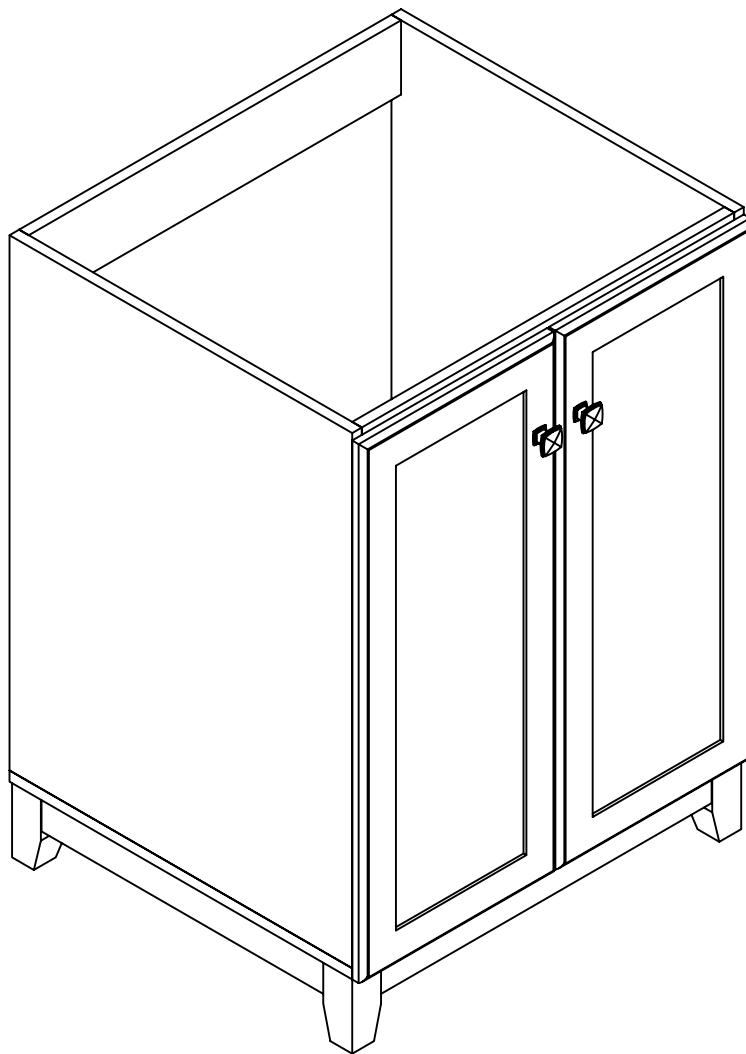

www.todaysdesignhouse.com

547257-547000-547117-547133

ASSEMBLY INSTRUCTIONS

DHI Corp. • 5205 W. Donges Bay Rd. • Mequon, WI 53092 • 800.558.8700

PARTS LIST:

LEFT SIDE PANEL 1PC

RIGHT SIDE PANEL 1PC

BACK CROSS BRACE 2PCS

BOTTOM FRAME 1PC

FOOT 4PCS

FRONT CROSS BRACE 1PC

ADJUSTABLE SHELF 1PC

LEFT SIDE DOOR 1PC

RIGHT SIDE DOOR 1PC

HARDWARE LIST:

a. WOOD DOWEL 6PCS