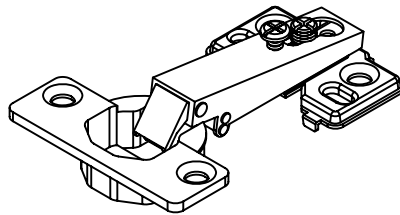

# PARTS LIST:

LEFT SIDE PANEL 1PC

RIGHT SIDE PANEL 1PC

BACK CROSS BRACE 2PCS

BOTTOM FRAME 1PC

FOOT 4PCS

FRONT CROSS BRACE 1PC

ADJUSTABLE SHELF 1PC

# HARDWARE LIST:

a. WOOD DOWEL 12PCS

b. CAM LOCK SCREW 20PCS

c. CAM LOCK 20PCS

d. PLASTIC COVER 20PCS

e. PHILIP HEAD SCREW 4PCS

f. SPRING WASHER 4PCS

g. WASHER 4PCS