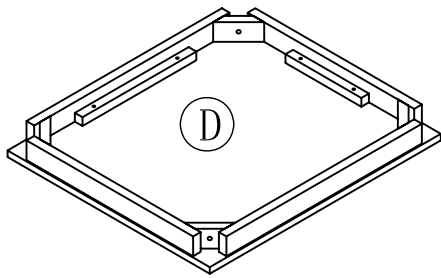

www.todaysdesignhouse.com

547257-547000-547117-547133

ASSEMBLY INSTRUCTIONS

DHI Corp. • 5205 W. Donges Bay Rd. • Mequon, WI 53092 • 800.558.8700

PARTS LIST:

LEFT SIDE PANEL 1PC

RIGHT SIDE PANEL 1PC

BACK CROSS BRACE 2PCS

BOTTOM FRAME 1PC

FOOT 4PCS

FRONT CROSS BRACE 1PC

ADJUSTABLE SHELF 1PC

LEFT SIDE DOOR 1PC

RIGHT SIDE DOOR 1PC

HARDWARE LIST:

a. WOOD DOWEL 6PCS