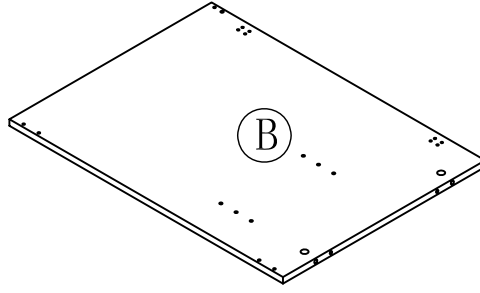

www.todaysdesignhouse.com

547257-547000-547117-547133

ASSEMBLY INSTRUCTIONS

DHI Corp. • 5205 W. Donges Bay Rd. • Mequon, WI 53092 • 800.558.8700

PARTS LIST:

LEFT SIDE PANEL 1PC

RIGHT SIDE PANEL 1PC

BACK CROSS BRACE 2PCS

BOTTOM FRAME 1PC

FOOT 4PCS

FRONT CROSS BRACE 1PC

ADJUSTABLE SHELF 1PC

LEFT SIDE DOOR 1PC

RIGHT SIDE DOOR 1PC

HARDWARE LIST:

a. WOOD DOWEL 6PCS