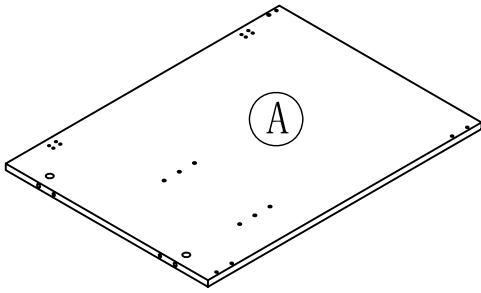

www.todaysdesignhouse.com

547257-547000-547117-547133

ASSEMBLY INSTRUCTIONS

DHI Corp. • 5205 W. Donges Bay Rd. • Mequon, WI 53092 • 800.558.8700

PARTS LIST:

LEFT SIDE PANEL 1PC

RIGHT SIDE PANEL 1PC

BACK CROSS BRACE 2PCS

BOTTOM FRAME 1PC

FOOT 4PCS

FRONT CROSS BRACE 1PC

ADJUSTABLE SHELF 1PC

LEFT SIDE DOOR 1PC

RIGHT SIDE DOOR 1PC

HARDWARE LIST:

a. WOOD DOWEL 6PCS