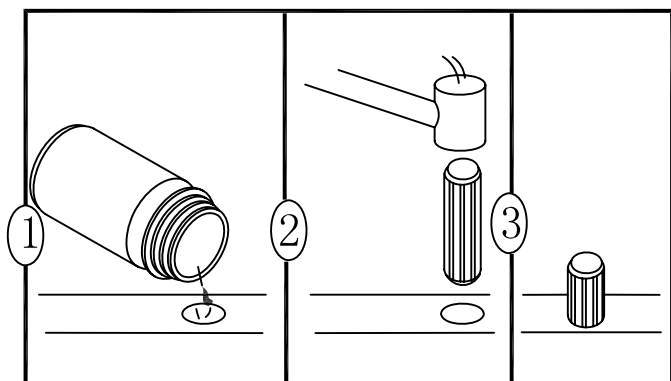

www.todaysdesignhouse.com

545087 • 545095

ASSEMBLY INSTRUCTIONS

DHI Corp. • 5205 W. Donges Bay Rd. • Mequon, WI 53092 • 800.558.8700

PLEASE FOLLOW STEP1~STEP10 IF YOU
WOULD LIKE THE DOOR INSTALL ON THE
LEFT SIDE AND THE DRAWERS INSTALL
ON THE RIGHT SIDE

PLEASE FOLLOW STEP11~STEP20 IF YOU
WOULD LIKE THE DOOR INSTALL ON THE
RIGHT SIDE AND THE DRAWERS INSTALL
ON THE LEFT SIDE

STEP 1

STEP 2

STEP 3

STEP 4

STEP 5

STEP 6

STEP 7