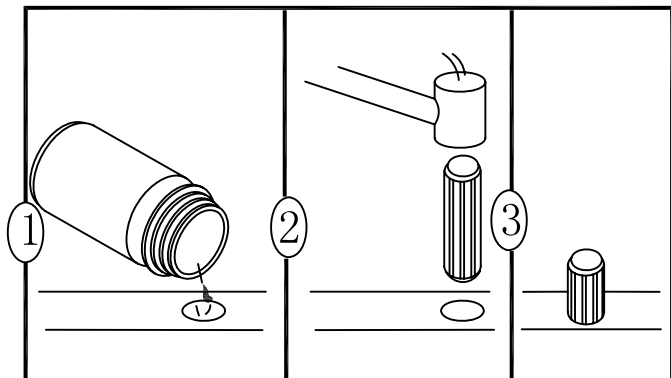

www.todaysdesignhouse.com

545087 • 545095

ASSEMBLY INSTRUCTIONS

DHI Corp. • 5205 W. Donges Bay Rd. • Mequon, WI 53092 • 800.558.8700

PLEASE FOLLOW STEP1~STEP10 IF YOU
WOULD LIKE THE DOOR INSTALL ON THE
LEFT SIDE AND THE DRAWERS INSTALL
ON THE RIGHT SIDE

PLEASE FOLLOW STEP11~STEP20 IF YOU
WOULD LIKE THE DOOR INSTALL ON THE
RIGHT SIDE AND THE DRAWERS INSTALL
ON THE LEFT SIDE

STEP 1

STEP 2

STEP 3

STEP 4

STEP 5

STEP 6

STEP 7