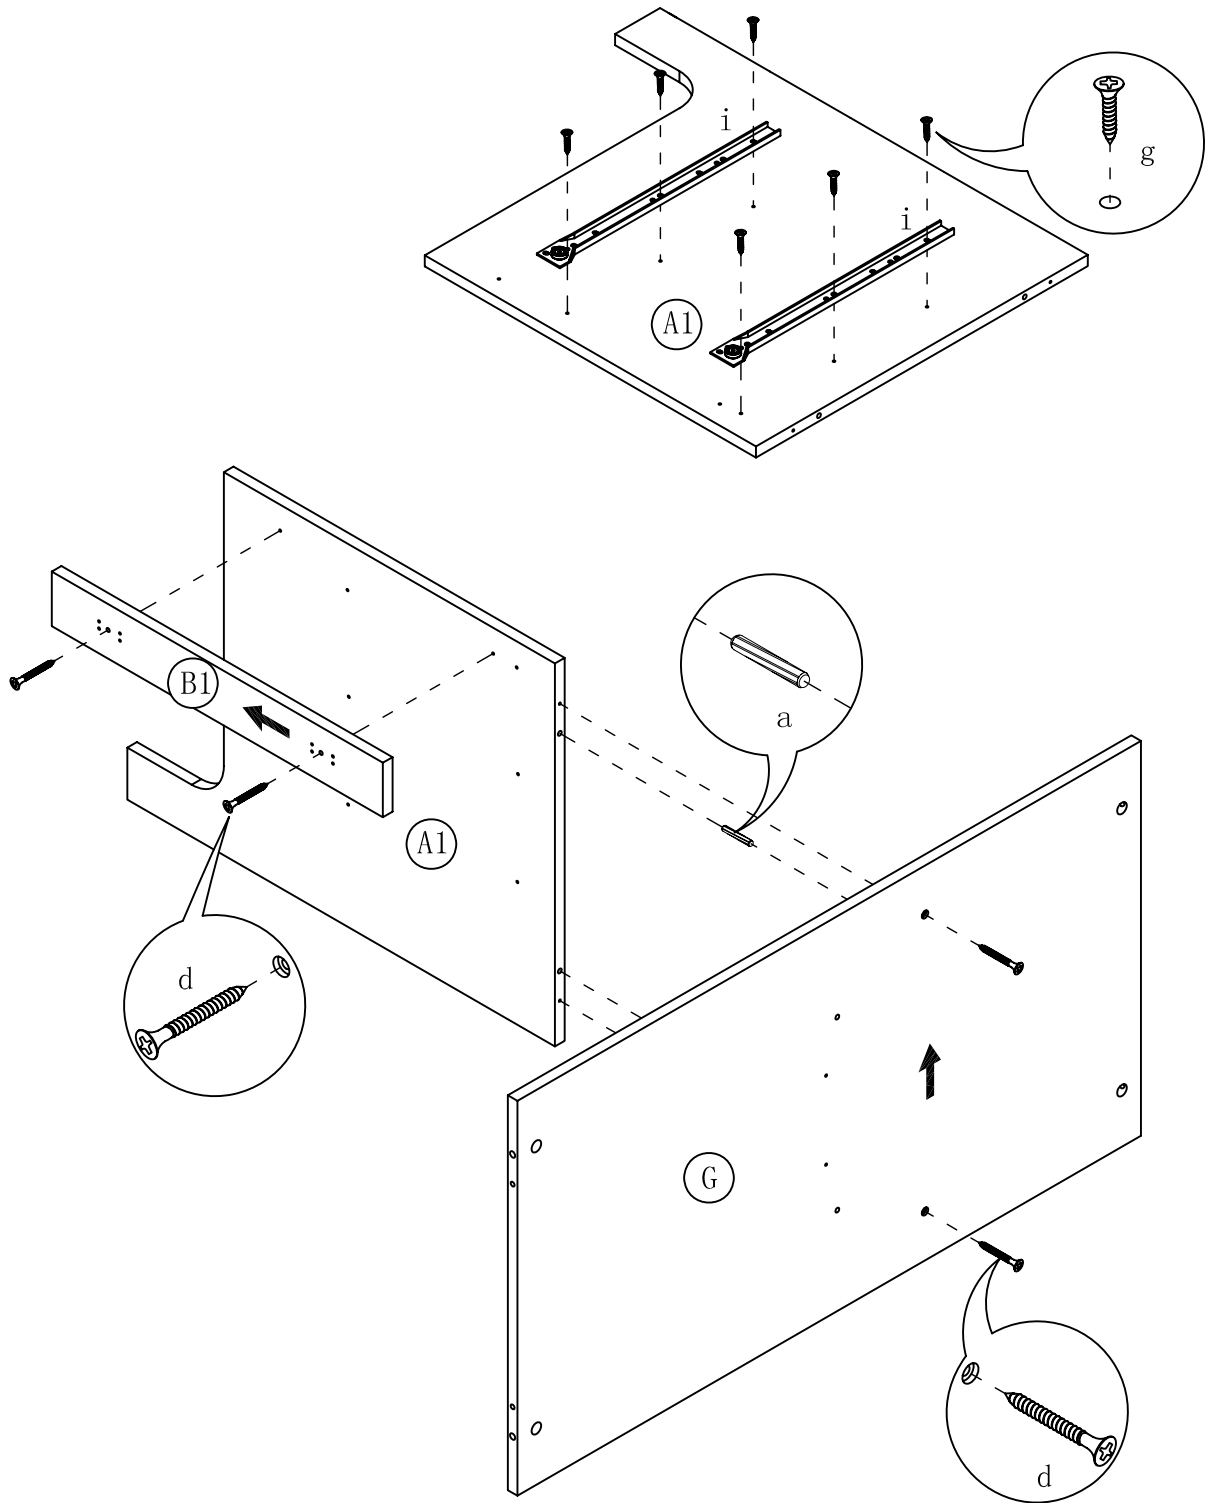

www.todaysdesignhouse.com

545087 • 545095

ASSEMBLY INSTRUCTIONS

DHI Corp. • 5205 W. Donges Bay Rd. • Mequon, WI 53092 • 800.558.8700

PLEASE FOLLOW STEP1~STEP10 IF YOU
WOULD LIKE THE DOOR INSTALL ON THE
LEFT SIDE AND THE DRAWERS INSTALL
ON THE RIGHT SIDE

PLEASE FOLLOW STEP11~STEP20 IF YOU
WOULD LIKE THE DOOR INSTALL ON THE
RIGHT SIDE AND THE DRAWERS INSTALL
ON THE LEFT SIDE

STEP 1

STEP 2

STEP 3

STEP 4

STEP 5

STEP 6

STEP 7

STEP 8

STEP 9

x 2

STEP 10

STEP 11

STEP 12

STEP 13

STEP 14