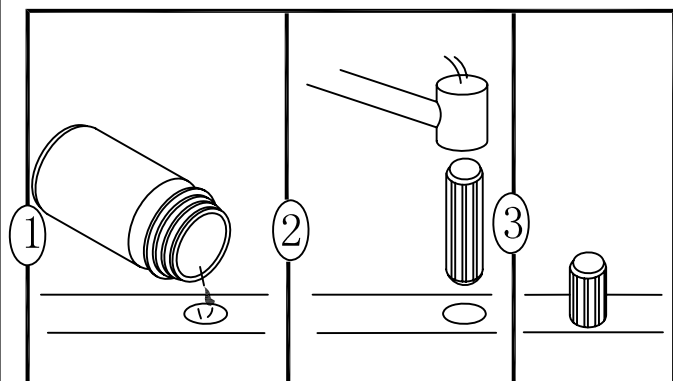

www.todaysdesignhouse.com

545087 • 545095

ASSEMBLY INSTRUCTIONS

DHI Corp. • 5205 W. Donges Bay Rd. • Mequon, WI 53092 • 800.558.8700

PLEASE FOLLOW STEP1~STEP10 IF YOU
WOULD LIKE THE DOOR INSTALL ON THE
LEFT SIDE AND THE DRAWERS INSTALL
ON THE RIGHT SIDE

PLEASE FOLLOW STEP11~STEP20 IF YOU
WOULD LIKE THE DOOR INSTALL ON THE
RIGHT SIDE AND THE DRAWERS INSTALL
ON THE LEFT SIDE

STEP 1

STEP 2

STEP 3

STEP 4

STEP 5

STEP 6

STEP 7