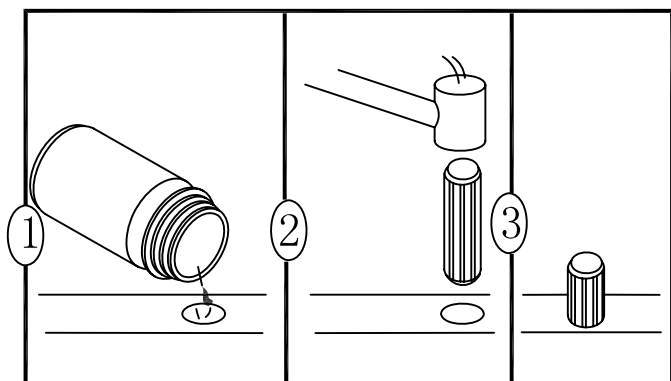

# ASSEMBLY INSTRUCTIONS

DHI Corp. • 5205 W. Donges Bay Rd. • Mequon, WI 53092 • 800.558.8700

PLEASE FOLLOW STEP1~STEP10 IF YOU  
WOULD LIKE THE DOOR INSTALL ON THE  
LEFT SIDE AND THE DRAWERS INSTALL  
ON THE RIGHT SIDE