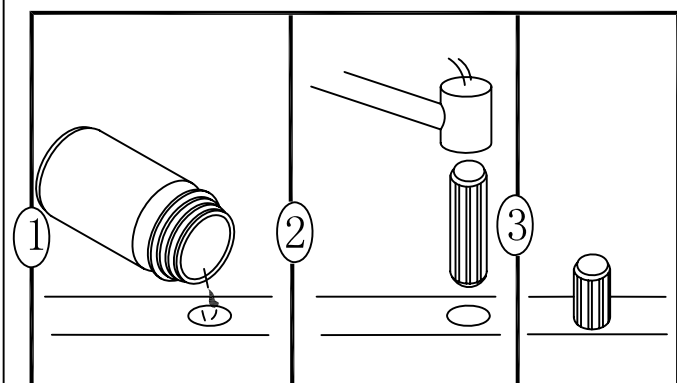

www.todaysdesignhouse.com

545087 • 545095

ASSEMBLY INSTRUCTIONS

DHI Corp. • 5205 W. Donges Bay Rd. • Mequon, WI 53092 • 800.558.8700

PLEASE FOLLOW STEP1~STEP10 IF YOU
WOULD LIKE THE DOOR INSTALL ON THE
LEFT SIDE AND THE DRAWERS INSTALL
ON THE RIGHT SIDE

PLEASE FOLLOW STEP11~STEP20 IF YOU
WOULD LIKE THE DOOR INSTALL ON THE
RIGHT SIDE AND THE DRAWERS INSTALL
ON THE LEFT SIDE

STEP 1

STEP 2

STEP 3

STEP 4

STEP 5

STEP 6

STEP 7