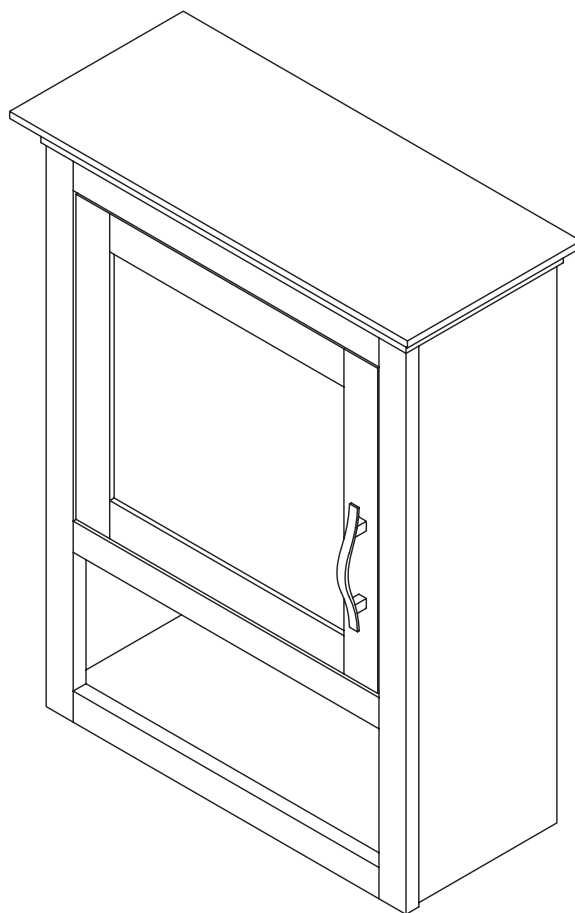

ADVANCED

GLOBAL COMMERCE

541318

ASSEMBLY INSTRUCTIONS

PARTS LIST:

LEFT SIDE PANEL 1PC

RIGHT SIDE PANEL 1PC

BACK UP CROSS
BRACE 1PC

BACK DOWN CROSS
BRACE 1PC

FRONT FRAME 1PC

TOP PANEL 1PC

FIXED PANEL 2PCS

ADJUSTABLE PANEL 1PC

BACK PANEL 1PC

HARDWARE LIST:

a. WOOD DOWEL 16PCS

b. CAM LOCK SCREW
24PCS

c. CAM LOCK 24PCS

d. 1" L FLAT HEAD
SCREW 3PCS

k. PIN 4PCS

m. HANDLE 1PC

n. HANDLE BOLT 2PCS

o. WRENCH 1PC

p. GLUE 1PC