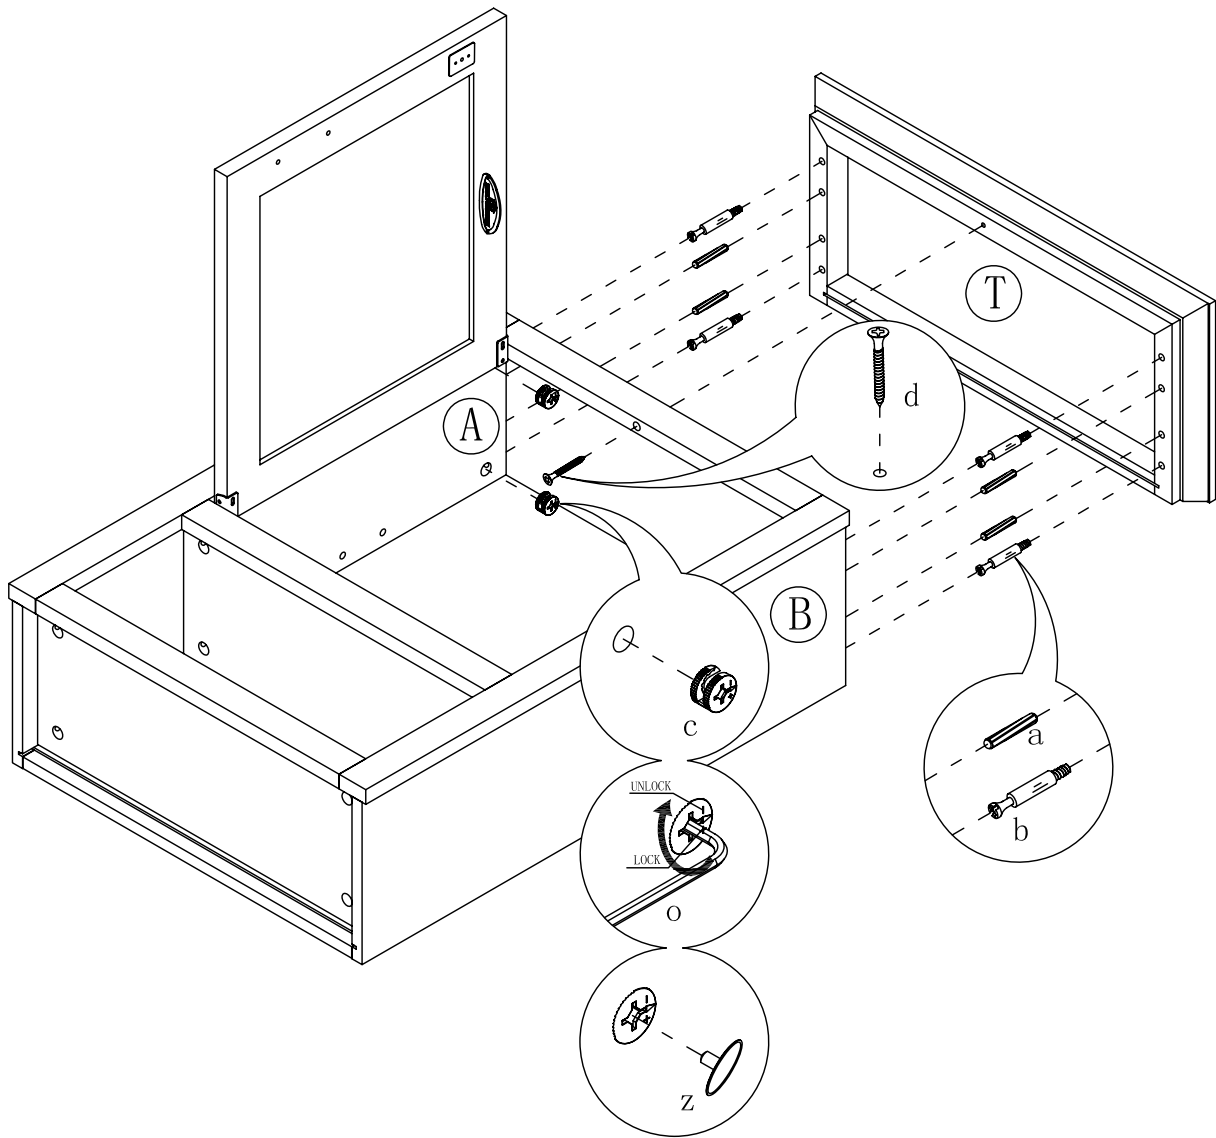

BACK DOWN CROSS
BRACE 1PC

FRONT FRAME 1PC

TOP PANEL 1PC

FIXED PANEL 2PCS

ADJUSTABLE PANEL 1PC

BACK PANEL 1PC

HARDWARE LIST:

a. WOOD DOWEL 16PCS

b. CAM LOCK SCREW
24PCS

c. CAM LOCK 24PCS

d. 1" L FLAT HEAD
SCREW 3PCS

k. PIN 4PCS

m. HANDLE 1PC

n. HANDLE BOLT 2PCS

o. WRENCH 1PC

p. GLUE 1PC

z. PLASTIC COVER 24PCS

STEP 1

STEP 2

STEP 3

STEP 4

STEP 5

STEP 6

STEP 7