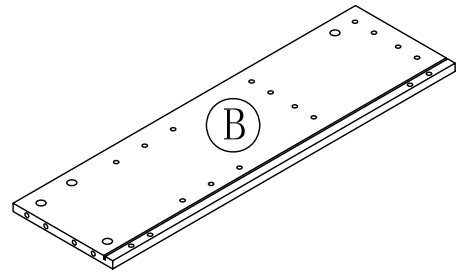

ADVANCED

GLOBAL COMMERCE

541318

ASSEMBLY INSTRUCTIONS

PARTS LIST:

LEFT SIDE PANEL 1PC

RIGHT SIDE PANEL 1PC

BACK UP CROSS
BRACE 1PC

BACK DOWN CROSS
BRACE 1PC

FRONT FRAME 1PC

TOP PANEL 1PC

FIXED PANEL 2PCS

ADJUSTABLE PANEL 1PC

BACK PANEL 1PC

HARDWARE LIST:

a. WOOD DOWEL 16PCS

b. CAM LOCK SCREW
24PCS

c. CAM LOCK 24PCS

d. 1" L FLAT HEAD
SCREW 3PCS

k. PIN 4PCS

m. HANDLE 1PC

n. HANDLE BOLT 2PCS

o. WRENCH 1PC

p. GLUE 1PC