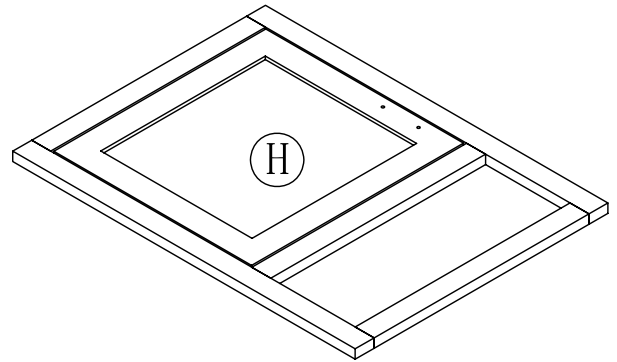

ADVANCED

GLOBAL COMMERCE

541318

ASSEMBLY INSTRUCTIONS

PARTS LIST:

LEFT SIDE PANEL 1PC

RIGHT SIDE PANEL 1PC

BACK UP CROSS
BRACE 1PC

BACK DOWN CROSS
BRACE 1PC

FRONT FRAME 1PC

TOP PANEL 1PC

FIXED PANEL 2PCS

ADJUSTABLE PANEL 1PC

BACK PANEL 1PC

HARDWARE LIST:

a. WOOD DOWEL 16PCS

b. CAM LOCK SCREW
24PCS

c. CAM LOCK 24PCS

d. 1" L FLAT HEAD
SCREW 3PCS

k. PIN 4PCS

m. HANDLE 1PC

n. HANDLE BOLT 2PCS

o. WRENCH 1PC

p. GLUE 1PC