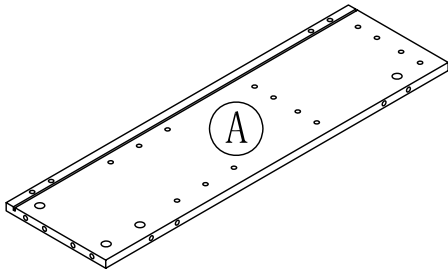

ADVANCED

GLOBAL COMMERCE

541318

ASSEMBLY INSTRUCTIONS

PARTS LIST:

LEFT SIDE PANEL 1PC

RIGHT SIDE PANEL 1PC

BACK UP CROSS
BRACE 1PC

BACK DOWN CROSS
BRACE 1PC

FRONT FRAME 1PC

TOP PANEL 1PC

FIXED PANEL 2PCS

ADJUSTABLE PANEL 1PC

BACK PANEL 1PC

HARDWARE LIST:

a. WOOD DOWEL 16PCS

b. CAM LOCK SCREW
24PCS

c. CAM LOCK 24PCS

d. 1" L FLAT HEAD
SCREW 3PCS

k. PIN 4PCS

m. HANDLE 1PC

n. HANDLE BOLT 2PCS

o. WRENCH 1PC

p. GLUE 1PC