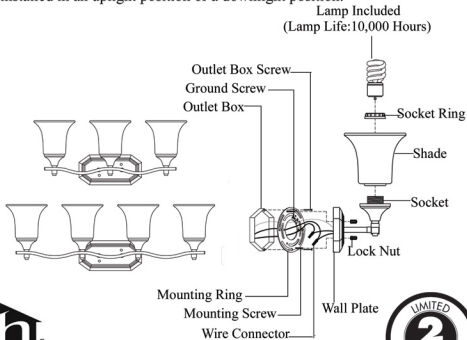

Assembly Instruction

Item#515908/515916

This light can be installed in an uplight position or a downlight position.

dh.
DESIGNHOUSE