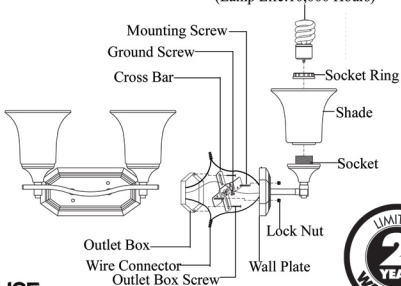

Assembly Instruction

Item#515890

This light can be installed in an uplight position or a downlight position.

Lamp Included

(Lamp Life:10,000 Hours)

dh.
DESIGNHOUSE