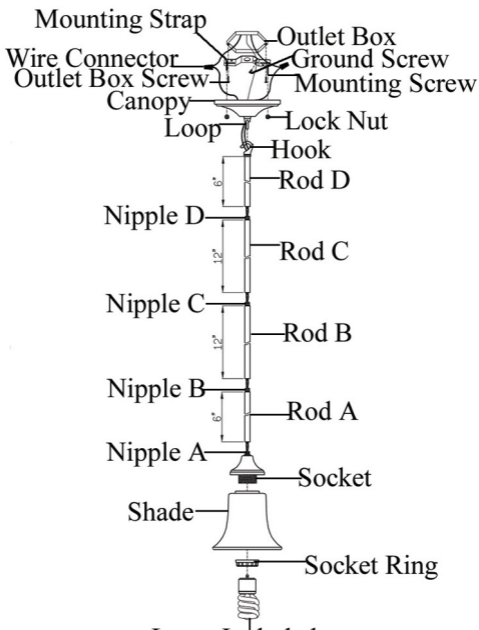

Assembly Instruction

Item#515833

(Lamp Life: 10,000 Hours)

DESIGNHOUSE