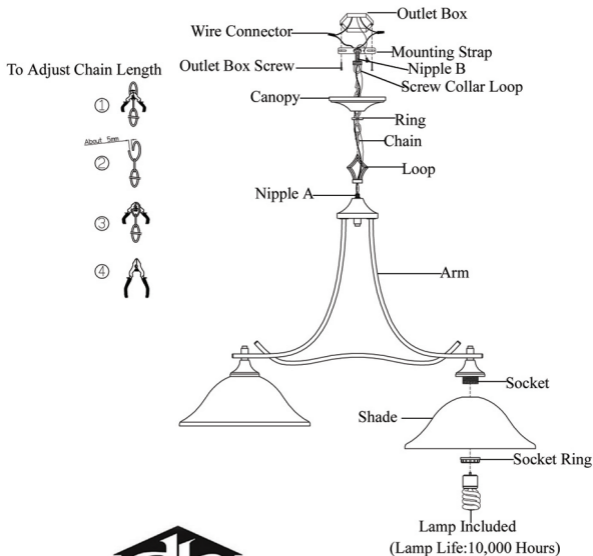

Assembly Instruction

Item#515817

dh[®]
DESIGNHOUSE