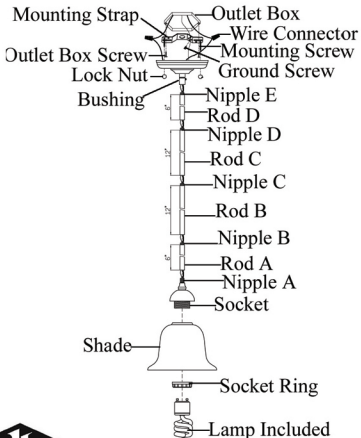

# Assembly Instruction

Item#515585

(Lamp Life:10,000 Hours)

  
**DESIGNHOUSE**